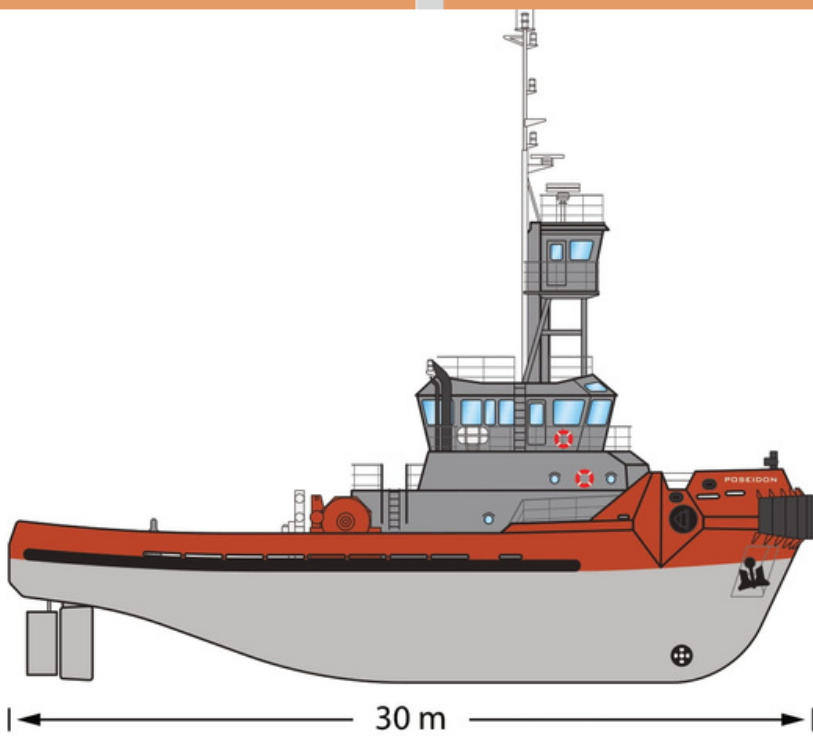

RADUGA SHIPPING LTD
THALEIAS STREET 3, LIMASSOL
CYPRUS, 3011
MAIL@RADUGASHIPPING.COM
www.radugashipping.com

RADUGA POSEIDON

IMO	9741229
TYPE	TUG
FLAG	CYPRUS
YEAR BUILT	2014
CLASS	RINA
DWAT	216 T
GT	309 T
NT	92 T
LENGTH	30 M
BREADTH	9,6 M
DEPTH	4,6 M
DRAFT	4,34 M
CC APPROX	-
HOLD	-
THRUSTER	YES
SHIPYARD	POET S&E, SINGAPORE