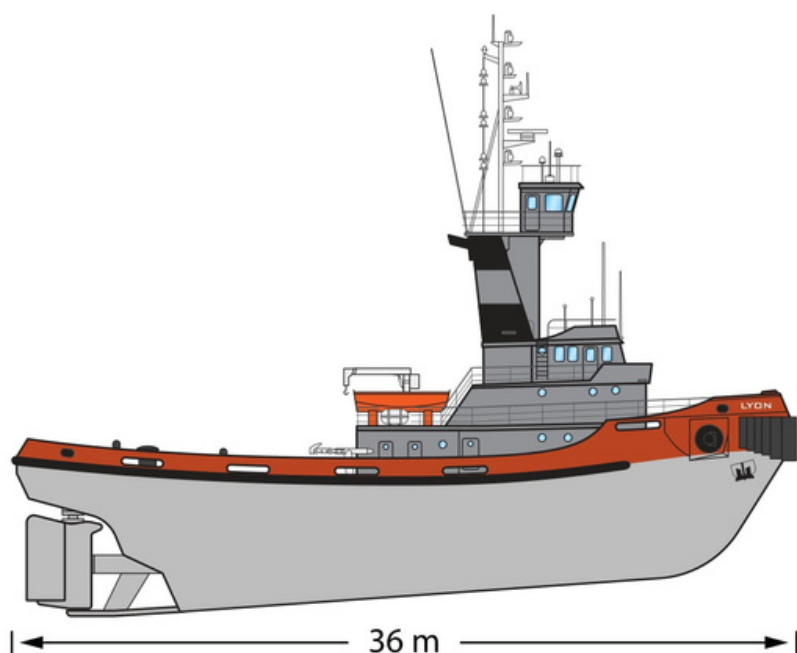

RADUGA SHIPPING LTD
THALEIAS STREET 3, LIMASSOL
CYPRUS, 3011
MAIL@RADUGASHIPPING.COM
www.radugashipping.com

RADUGA
LYON

IMO	8518168
TYPE	TUG
FLAG	CYPRUS
YEAR BUILT	1985
CLASS	RINA
DWAT	320T
GT	408 T
NT	122 T
LENGTH	36 M
BREADTH	9,9 M
DEPTH	5,4 M
DRAFT	5,8 M
CC APPROX	-
HOLD	-
THRUSTER	-
SHIPYARD	BAGINO DI CARENAGGIO