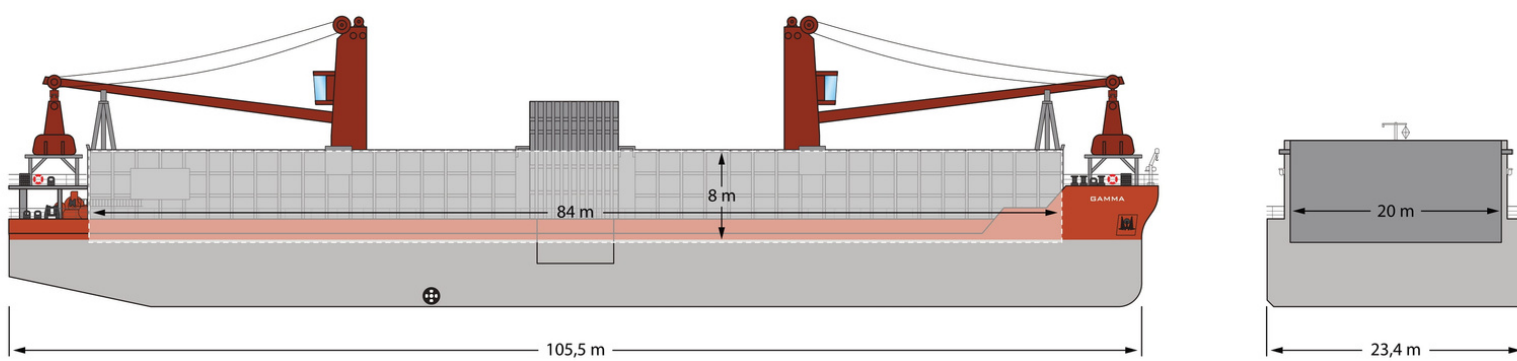

**BARGE
GAMMA**

IMO	8618322
TYPE	BARGE
FLAG	ST KITTS & NEVIS
YEAR BUILT	1987
CLASS	RINA / ICE CLASS 1A
DWAT	9 222 MTS
GT	4700 MTS
NT	1410 MTS
LENGTH	105,5 M
BREADTH	23,4 M
DEPTH	5,65 M
DRAFT	5,65 M FW
CC APPROX	10 500 M3
HOLD	84 X 20 X 8
THRUSTER	YES
SHIPYARD	WARTSILA MARINE INDUSTRIES INC - TURKU