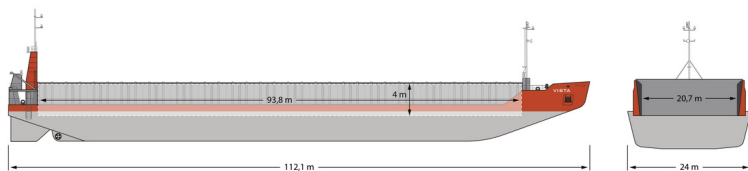

RADUGA SHIPPING LTD
 THALEIAS STREET 3, LIMASSOL
 CYPRUS, 3011
 MAIL@RADUGASHIPPING.COM
 www.radugashipping.com

TANDEM VISTA & RADUGA SIRIUS

TUG DESCRIPTION

NAME	RADUGA SIRIUS
IMO	9178020
TYPE	TUG
FLAG	ST KITTS & NEVIS
YEAR BUILT	1998
CLASS	LR
DWAT	200 T
GT	292 T
NT	87 T
LENGTH	31 M
BREADTH	9 M
DEPTH	4,7 M
DRAFT	3,7 M
CC APPROX	-
HOLD	-
THRUSTER	-
SHIPYARD	MATSUURA TEKKO ZOSEN

BARGE DESCRIPTION

NAME	VISTA
IMO	8884244
TYPE	BARGE
FLAG	ST KITTS & NEVIS
YEAR BUILT	1990
CLASS	RINA
DWAT	10 168 MTS
GT	4598 MTS
NT	1379 MTS
LENGTH	112,1M
BREADTH	24 M
DEPTH	7 M
DRAFT	5,713 M FW
CC APPROX	8 500 M3
HOLD	93,8 x 20,7 x 3,1
THRUSTER	YES / STERN
SHIPYARD	MAN AG UNTERNEHMENSBEREICH GHH STERKRADE - GERMANY

TANDEM DESCRIPTION

LOA	-
BREADTH	24 M
DRAFT MAX	5,71 M FW
SPEED LADEN	7,0 KNOTS
SPEED BALLAST	8,0 KNOTS
FUEL	
CONSUMPTION	7,0 / 0,5
AT SEA/ AT PORT	MTS

CONTACT INFORMATION

OPS PHONE	+357 26 000 899
OPS EMAIL	OPS@RADUGASHIPPING.COM
TECHNICAL PH	+357 26 000 897
TECHNICAL MAIL	TECHNICAL@RADUGASHIPPING.COM
ON BOARD PH	+372 5499 0933
ON BOARD EMAIL	RADUGA.SIRIUS@RADUGASHIPPING.COM