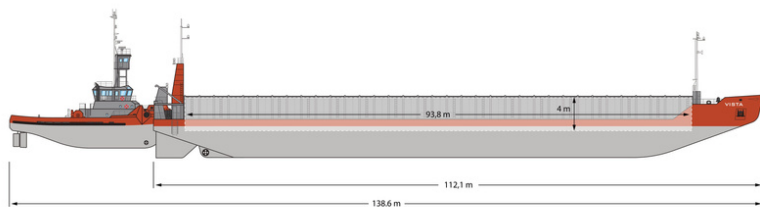

RADUGA SHIPPING LTD
 THALEIAS STREET 3, LIMASSOL
 CYPRUS, 3011
 MAIL@RADUGASHIPPING.COM
 www.radugashipping.com

TANDEM VISTA & RADUGA POSEIDON

TUG DESCRIPTION

NAME	RADUGA POSEIDON
IMO	9741229
TYPE	TUG
FLAG	CYPRUS
YEAR BUILT	2014
CLASS	RINA
DWAT	216 T
GT	309 T
NT	92 T
LENGTH	30 M
BREADTH	9,6 M
DEPTH	4,6 M
DRAFT	4,34 M
CC APPROX HOLD	-
THRUSTER	YES
SHIPYARD	POET S&E, SINGAPORE

BARGE DESCRIPTION

NAME	VISTA
IMO	8884244
TYPE	BARGE
FLAG	ST KITTS & NEVIS
YEAR BUILT	1990
CLASS	RINA
DWAT	10 168 MTS
GT	4598 MTS
NT	1379 MTS
LENGTH	112,1M
BREADTH	24 M
DEPTH	7 M
DRAFT	5,713 M FW
CC APPROX HOLD	8 500 M3
THRUSTER	YES / STERN
SHIPYARD	MAN AG UNTERNEHMENSBEREICH GHH STERKRADE - GERMANY

TANDEM DESCRIPTION

LOA	138,6 M
BREADTH	24 M
DRAFT MAX	5,71 M FW
SPEED LADEN	7,0 KNOTS
SPEED BALLAST	8,0 KNOTS
FUEL CONSUMPTION AT SEA/ AT PORT	7,0 / 0,5 MTS

CONTACT INFORMATION

OPS PHONE	+357 26 000 899
OPS EMAIL	OPS@RADUGASHIPPING.COM
TECHNICAL PH	+357 26 000 897
TECHNICAL MAIL	TECHNICAL@RADUGASHIPPING.COM
ON BOARD PH	+372 525 1068
ON BOARD EMAIL	RADUGA.POSEIDON@RADUGASHIPPING.COM