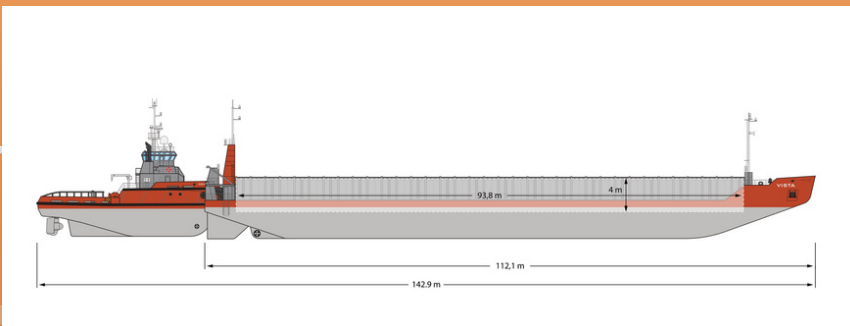

## TANDEM VISTA & RADUGA ORION

## TUG DESCRIPTION

NAME	RADUGA ORION
IMO	9220550
TYPE	TUG
FLAG	CYPRUS
YEAR BUILT	2001
CLASS	RINA
DWAT	383 T
GT	498 T
NT	149 T
LENGTH	35,75 M
BREADTH	11 M
DEPTH	5,6 M
DRAFT	5,2 M
CC APPROX HOLD	-
THRUSTER	YES
SHIPYARD	ARMON VIGO

## BARGE DESCRIPTION

NAME	VISTA
IMO	8884244
TYPE	BARGE
FLAG	ST KITTS & NEVIS
YEAR BUILT	1990
CLASS	RINA
DWAT	10 168 MTS
GT	4598 MTS
NT	1379 MTS
LENGTH	112,1M
BREADTH	24 M
DEPTH	7 M
DRAFT	5,713 M FW
CC APPROX HOLD	8 500 M3
THRUSTER	YES / STERN
SHIPYARD	MAN AG UNTERNEHMENSBEREICH GHH STERKRADE - GERMANY

## TANDEM DESCRIPTION

LOA	142,9 M
BREADTH	24 M
DRAFT MAX	5,71 M FW
SPEED LADEN	7,0 KNOTS
SPEED BALLAST	8,5 KNOTS
FUEL CONSUMPTION AT SEA/ AT PORT	5,0 / 0,5 MTS