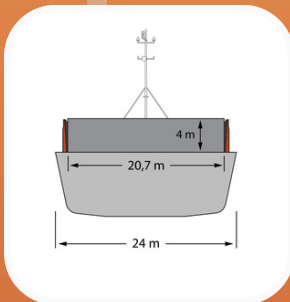

## TUG DESCRIPTION

NAME	RADUGA ORION
IMO	9220550
TYPE	TUG
FLAG	CYPRUS
YEAR BUILT	2001
CLASS	RINA
DWAT	383 T
GT	498 T
NT	149 T
LENGTH	35,75 M
BREADTH	11 M
DEPTH	5,6 M
DRAFT	5,2 M
CC APPROX HOLD	-
THRUSTER	YES
SHIPYARD	ARMON VIGO

## BARGE DESCRIPTION

NAME	VISTA
IMO	8884244
TYPE	BARGE
FLAG	ST KITTS & NEVIS
YEAR BUILT	1990
CLASS	RINA
DWAT	10 168 MTS
GT	4598 MTS
NT	1379 MTS
LENGTH	112,1M
BREADTH	24 M
DEPTH	7 M
DRAFT	5,713 M FW
CC APPROX HOLD	8 500 M3
THRUSTER	YES / STERN
SHIPYARD	MAN AG UNTERNEHMENSBEREICH GHH STERKRADE - GERMANY

## TANDEM DESCRIPTION

LOA	142,9 M
BREADTH	24 M
DRAFT MAX	5,71 M FW
SPEED LADEN	7,0 KNOTS
SPEED BALLAST	8,5 KNOTS
FUEL CONSUMPTION AT SEA/ AT PORT	5,0 / 0,5 MTS