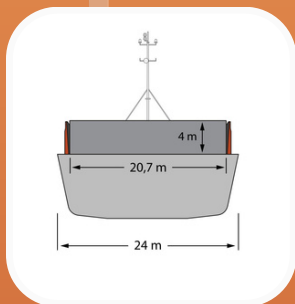

RADUGA SHIPPING LTD
 THALEIAS STREET 3, LIMASSOL
 CYPRUS, 3011
 MAIL@RADUGASHIPPING.COM
 www.radugashipping.com

TANDEM VISTA & RADUGA LYON

TUG DESCRIPTION

NAME	RADUGA LYON
IMO	8518168
TYPE	TUG
FLAG	CYPRUS
YEAR BUILT	1985
CLASS	RINA
DWAT	320T
GT	408 T
NT	122 T
LENGTH	36 M
BREADTH	9,9 M
DEPTH	5,4 M
DRAFT	5,8 M
CC APPROX	-
HOLD	-
THRUSTER	-
SHIPYARD	BACINO DI CARENAGGIO

BARGE DESCRIPTION

NAME	VISTA
IMO	8884244
TYPE	BARGE
FLAG	ST KITTS & NEVIS
YEAR BUILT	1990
CLASS	RINA
DWAT	10 168 MTS
GT	4598 MTS
NT	1379 MTS
LENGTH	112,1M
BREADTH	24 M
DEPTH	7 M
DRAFT	5,713 M FW
CC APPROX	8 500 M3
HOLD	93,8 x 20,7 x 3,1
THRUSTER	YES / STERN
SHIPYARD	MAN AG UNTERNEHMENSBEREICH GHH STERKRADE - GERMANY

TANDEM DESCRIPTION

LOA	145,4 M
BREADTH	24 M
DRAFT MAX	5,8 M FW
SPEED LADEN	7,0 KNOTS
SPEED BALLAST	8,5 KNOTS
FUEL	
CONSUMPTION	7,0 / 0,5
AT SEA/ AT PORT	MTS

CONTACT INFORMATION

OPS PHONE	+357 26 000 899
OPS EMAIL	OPS@RADUGASHIPPING.COM
TECHNICAL PH	+357 26 000 897
TECHNICAL MAIL	TECHNICAL@RADUGASHIPPING.COM
ON BOARD PH	+372 5866 4688
ON BOARD EMAIL	RADUGA.LYON@RADUGASHIPPING.COM