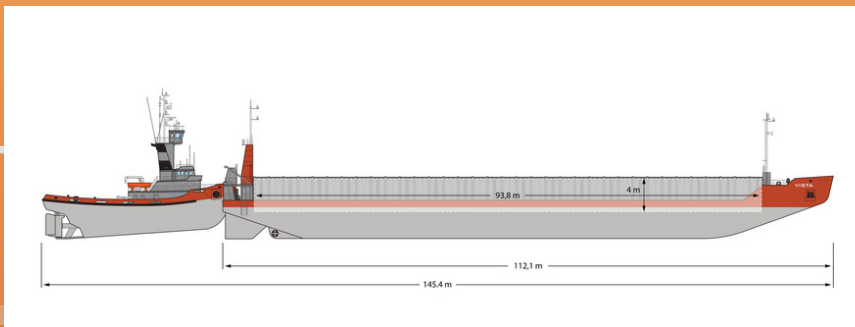

RADUGA SHIPPING LTD
 THALEIAS STREET 3, LIMASSOL
 CYPRUS, 3011
 MAIL@RADUGASHIPPING.COM
 www.radugashipping.com

TANDEM VISTA & RADUGA LYON

TUG DESCRIPTION

NAME	RADUGA LYON
IMO	8518168
TYPE	TUG
FLAG	CYPRUS
YEAR BUILT	1985
CLASS	RINA
DWAT	320T
GT	408 T
NT	122 T
LENGTH	36 M
BREADTH	9,9 M
DEPTH	5,4 M
DRAFT	5,8 M
CC APPROX	-
HOLD	-
THRUSTER	-
SHIPYARD	BACINO DI CARENAGGIO

BARGE DESCRIPTION

NAME	VISTA
IMO	8884244
TYPE	BARGE
FLAG	ST KITTS & NEVIS
YEAR BUILT	1990
CLASS	RINA
DWAT	10 168 MTS
GT	4598 MTS
NT	1379 MTS
LENGTH	112,1M
BREADTH	24 M
DEPTH	7 M
DRAFT	5,713 M FW
CC APPROX	8 500 M3
HOLD	93,8 x 20,7 x 3,1
THRUSTER	YES / STERN
SHIPYARD	MAN AG UNTERNEHMENSBEREICH GHH STERKRADE - GERMANY

TANDEM DESCRIPTION

LOA	145,4 M
BREADTH	24 M
DRAFT MAX	5,8 M FW
SPEED LADEN	7,0 KNOTS
SPEED BALLAST	8,5 KNOTS
FUEL	
CONSUMPTION	7,0 / 0,5
AT SEA/ AT PORT	MTS

CONTACT INFORMATION

OPS PHONE	+357 26 000 899
OPS EMAIL	OPS@RADUGASHIPPING.COM
TECHNICAL PH	+357 26 000 897
TECHNICAL MAIL	TECHNICAL@RADUGASHIPPING.COM
ON BOARD PH	+372 5866 4688
ON BOARD EMAIL	RADUGA.LYON@RADUGASHIPPING.COM