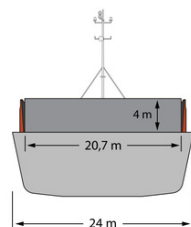

TANDEM VISTA & RADUGA ALTAIR

TUG DESCRIPTION

NAME	RADUGA ALTAIR
IMO	9338773
TYPE	TUG
FLAG	CYPRUS
YEAR BUILT	2005
CLASS	ABS
DWAT	343 T
GT	499 T
NT	149 T
LENGTH	40 M
BREADTH	11,4 M
DEPTH	4,95 M
DRAFT	4 M
CC APPROX HOLD	-
THRUSTER	-
SHIPYARD	GUIJAIANG SHIPBUILDING

BARGE DESCRIPTION

NAME	VISTA
IMO	8884244
TYPE	BARGE
FLAG	ST KITTS & NEVIS
YEAR BUILT	1990
CLASS	RINA
DWAT	10 168 MTS
GT	4598 MTS
NT	1379 MTS
LENGTH	112,1M
BREADTH	24 M
DEPTH	7 M
DRAFT	5,713 M FW
CC APPROX HOLD	8 500 M3
THRUSTER	YES / STERN
SHIPYARD	MAN AG UNTERNEHMENSBEREICH GHH STERKRADE - GERMANY

TANDEM DESCRIPTION

LOA	148,9 M
BREADTH	24 M
DRAFT MAX	5,71 M FW
SPEED LADEN	7,0 KNOTS
SPEED BALLAST	8,0 KNOTS
FUEL CONSUMPTION AT SEA/ AT PORT	7,0 / 0,5 MTS

CONTACT INFORMATION

OPS PHONE	+357 26 000 899
OPS EMAIL	OPS@RADUGASHIPPING.COM
TECHNICAL PH	+357 26 000 897
TECHNICAL MAIL	TECHNICAL@RADUGASHIPPING.COM
ON BOARD PH	+372 5887 5030
ON BOARD EMAIL	RADUGA.ALTAIR@RADUGASHIPPING.COM