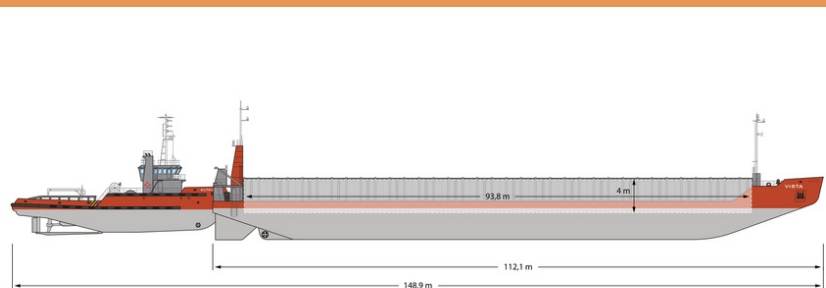

## TANDEM VISTA & RADUGA ALTAIR

## TUG DESCRIPTION

NAME	RADUGA ALTAIR
IMO	9338773
TYPE	TUG
FLAG	CYPRUS
YEAR BUILT	2005
CLASS	ABS
DWAT	343 T
GT	499 T
NT	149 T
LENGTH	40 M
BREADTH	11,4 M
DEPTH	4,95 M
DRAFT	4 M
CC APPROX HOLD	-
THRUSTER	-
SHIPYARD	GUIJAIANG SHIPBUILDING

## BARGE DESCRIPTION

NAME	VISTA
IMO	8884244
TYPE	BARGE
FLAG	ST KITTS & NEVIS
YEAR BUILT	1990
CLASS	RINA
DWAT	10 168 MTS
GT	4598 MTS
NT	1379 MTS
LENGTH	112,1M
BREADTH	24 M
DEPTH	7 M
DRAFT	5,713 M FW
CC APPROX HOLD	8 500 M3
THRUSTER	YES / STERN
SHIPYARD	MAN AG UNTERNEHMENSBEREICH GHH STERKRADE - GERMANY

## TANDEM DESCRIPTION

LOA	148,9 M
BREADTH	24 M
DRAFT MAX	5,71 M FW
SPEED LADEN	7,0 KNOTS
SPEED BALLAST	8,0 KNOTS
FUEL CONSUMPTION AT SEA/ AT PORT	7,0 / 0,5 MTS