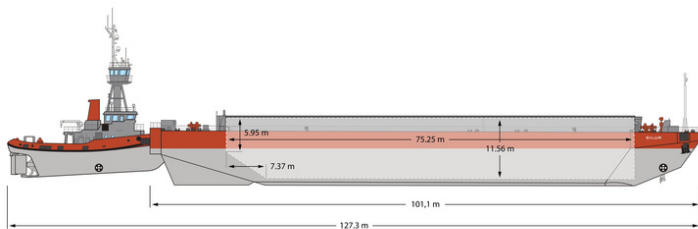

RADUGA SHIPPING LTD
 THALEIAS STREET 3, LIMASSOL
 CYPRUS, 3011
 MAIL@RADUGASHIPPING.COM
 www.radugashipping.com

TANDEM SILUR & RADUGA PROTON

TUG DESCRIPTION

NAME	RADUGA PROTON
IMO	8131116
TYPE	TUG
FLAG	CYPRUS
YEAR BUILT	1983
CLASS	RINA / 1C ICE CLASS
DWAT	147 T
GT	291 T
NT	87 T
LENGTH	31,85 M
BREADTH	9 M
DEPTH	4,5 M
DRAFT	4,85 M
CC APPROX	-
HOLD	-
THRUSTER	YES
SHIPYARD	DANNEBROG VAERFT

BARGE DESCRIPTION

NAME	SILUR
IMO	7924059
TYPE	BARGE
FLAG	ESTONIA
YEAR BUILT	1980
CLASS	RINA
DWAT	10883 MTS
GT	4730 MTS
NT	2751 MTS
LENGTH	101,1 M
BREADTH	19 M
DEPTH	10 M
DRAFT	7,63 M
CC APPROX	13 054 M3
HOLD	75,25 X 15 X 11,56
THRUSTER	YES / ASIMUTH
SHIPYARD	ODENSE - STAALSKIBSVAERFT A/S

TANDEM DESCRIPTION

LOA	127,3 M
BREADTH	19 M
DRAFT MAX	7,63 M FW
SPEED LADEN	8,0 KNOTS
SPEED BALLAST	9,0 KNOTS
FUEL	
CONSUMPTION	7,0 / 0,5
AT SEA/ AT PORT	MTS

CONTACT INFORMATION

OPS PHONE	+357 26 000 899
OPS EMAIL	OPS@RADUGASHIPPING.COM
TECHNICAL PH	+357 26 000 897
TECHNICAL MAIL	TECHNICAL@RADUGASHIPPING.COM
ON BOARD PH	+372 5885 3921
ON BOARD EMAIL	RADUGA.PROTON@RADUGASHIPPING.COM