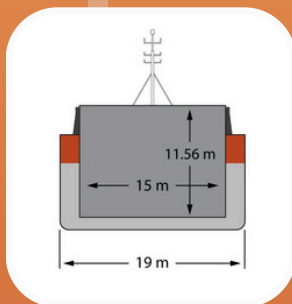

RADUGA SHIPPING LTD
 THALEIAS STREET 3, LIMASSOL
 CYPRUS, 3011
 MAIL@RADUGASHIPPING.COM
 www.radugashipping.com

TANDEM SILUR & RADUGA PROTON

TUG DESCRIPTION

NAME	RADUGA PROTON
IMO	8131116
TYPE	TUG
FLAG	CYPRUS
YEAR BUILT	1983
CLASS	RINA / 1G ICE CLASS
DWAT	147 T
GT	291 T
NT	87 T
LENGTH	31,85 M
BREADTH	9 M
DEPTH	4,5 M
DRAFT	4,85 M
BP	-
ENGINE	-
THRUSTER	YES
SHIPYARD	DANNEBROG VAERFT

BARGE DESCRIPTION

NAME	SILUR
IMO	7924059
TYPE	BARGE
FLAG	ESTONIA
YEAR BUILT	1980
CLASS	RINA
DWAT	10883 MTS
GT	4730 MTS
NT	2751 MTS
LENGTH	101,1 M
BREADTH	19 M
DEPTH	10 M
DRAFT	7,65 M
CC APPROX	13 054 M3
HOLD	75,25 X 15 X 11,56
THRUSTER	YES / ASIMUTH
SHIPYARD	ODENSE - STAALSKIBSVAERFT A/S

TANDEM DESCRIPTION

LOA	127,3 M
BREADTH	19 M
DRAFT MAX	7,63 M FW
SPEED LADEN	8,0 KNOTS
SPEED BALLAST	9,0 KNOTS
FUEL CONSUMPTION AT SEA/ AT PORT	7,0 / 0,5 MTS

CONTACT INFORMATION

OPS PHONE	+357 26 000 899
OPS EMAIL	OPS@RADUGASHIPPING.COM
TECHNICAL PH	+357 26 000 897
TECHNICAL MAIL	TECHNICAL@RADUGASHIPPING.COM
ON BOARD PH	+372 5885 3921
ON BOARD EMAIL	RADUGA.PROTON@RADUGASHIPPING.COM