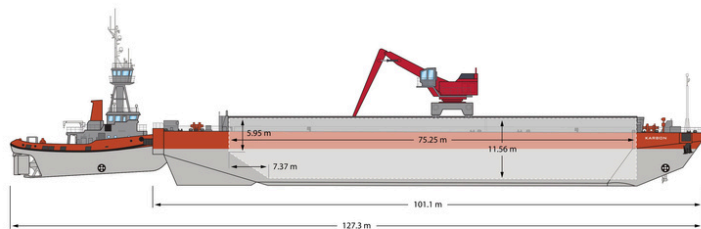

RADUGA SHIPPING LTD
 THALEIAS STREET 3, LIMASSOL
 CYPRUS, 3011
 MAIL@RADUGASHIPPING.COM
 www.radugashipping.com

TANDEM SILUR & RADUGA PROTON

TUG DESCRIPTION

NAME	RADUGA PROTON
IMO	8131116
TYPE	TUG
FLAG	CYPRUS
YEAR BUILT	1983
CLASS	RINA / 1G ICE CLASS
DWAT	147 T
GT	291 T
NT	87 T
LENGTH	31,85 M
BREADTH	9 M
DEPTH	4,5 M
DRAFT	4,85 M
BP	-
ENGINE	-
THRUSTER	YES
SHIPYARD	DANNEBROG VAERFT

BARGE DESCRIPTION

NAME	SILUR
IMO	7924059
TYPE	BARGE
FLAG	ESTONIA
YEAR BUILT	1980
CLASS	RINA
DWAT	10883 MTS
GT	4730 MTS
NT	2751 MTS
LENGTH	101,1 M
BREADTH	19 M
DEPTH	10 M
DRAFT	7,65 M
CC APPROX	13 054 M3
HOLD	75,25 X 15 X 11,56
THRUSTER	YES / ASIMUTH
SHIPYARD	ODENSE - STAALSKIBSVAERFT A/S

TANDEM DESCRIPTION

LOA	127,3 M
BREADTH	19 M
DRAFT MAX	7,63 M FW
SPEED LADEN	8,0 KNOTS
SPEED BALLAST	9,0 KNOTS
FUEL CONSUMPTION AT SEA/ AT PORT	7,0 / 0,5 MTS

CONTACT INFORMATION

OPS PHONE	+357 26 000 899
OPS EMAIL	OPS@RADUGASHIPPING.COM
TECHNICAL PH	+357 26 000 897
TECHNICAL MAIL	TECHNICAL@RADUGASHIPPING.COM
ON BOARD PH	+372 5885 3921
ON BOARD EMAIL	RADUGA.PROTON@RADUGASHIPPING.COM