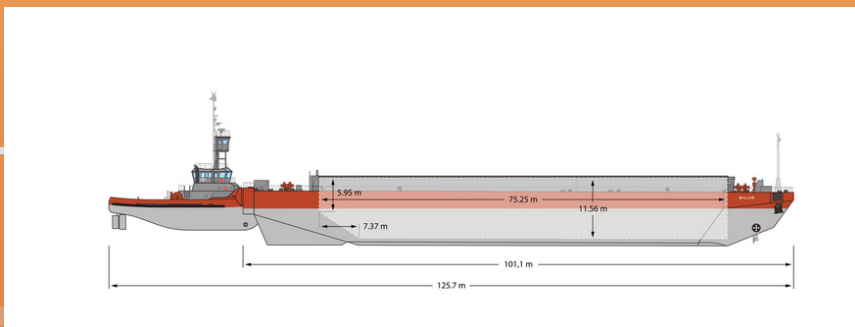

RADUGA SHIPPING LTD
THALEIAS STREET 3, LIMASSOL
CYPRUS, 3011
MAIL@RADUGASHIPPING.COM
www.radugashipping.com

TANDEM SILUR & RADUGA POSEIDON

TUG DESCRIPTION

NAME	RADUGA POSEIDON
IMO	9741229
TYPE	TUG
FLAG	CYPRUS
YEAR BUILT	2014
CLASS	RINA
DWAT	216 T
GT	309 T
NT	92 T
LENGTH	30 M
BREADTH	9,6 M
DEPTH	4,6 M
DRAFT	4,34 M
CC APPROX	-
HOLD	-
THRUSTER	YES
SHIPYARD	POET S&E, SINGAPORE

BARGE DESCRIPTION

NAME	SILUR
IMO	7924059
TYPE	BARGE
FLAG	ESTONIA
YEAR BUILT	1980
CLASS	RINA
DWAT	10883 MTS
GT	4730 MTS
NT	2751 MTS
LENGTH	101,1 M
BREADTH	19 M
DEPTH	10 M
DRAFT	7,63 M
CC APPROX	13 054 M3
HOLD	75,25 X 15 X 11,56
THRUSTER	YES / ASIMUTH
SHIPYARD	ODENSE - STAALSKIBSVAERFT A/S

TANDEM DESCRIPTION

LOA	125,7 M
BREADTH	19 M
DRAFT MAX	7,63 M FW
SPEED LADEN	8,5 KNOTS
SPEED BALLAST	9,5 KNOTS
FUEL CONSUMPTION AT SEA/ AT PORT	7,0 / 0,5 MTS

CONTACT INFORMATION

OPS PHONE	+357 26 000 899
OPS EMAIL	OPS@RADUGASHIPPING.COM
TECHNICAL PH	+357 26 000 897
TECHNICAL MAIL	TECHNICAL@RADUGASHIPPING.COM
ON BOARD PH	+372 525 1068
ON BOARD EMAIL	RADUGA.POSEIDON@RADUGASHIPPING.COM