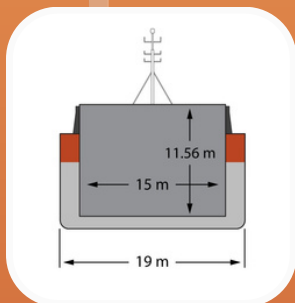

TANDEM SILUR & RADUGA POSEIDON

TUG DESCRIPTION

NAME	RADUGA POSEIDON
IMO	9741229
TYPE	TUG
FLAG	CYPRUS
YEAR BUILT	2014
CLASS	RINA
DWAT	216 T
GT	309 T
NT	92 T
LENGTH	30 M
BREADTH	9,6 M
DEPTH	4,6 M
DRAFT	4,34 M
CC APPROX	-
HOLD	-
THRUSTER	YES
SHIPYARD	POET S&E, SINGAPORE

BARGE DESCRIPTION

NAME	SILUR
IMO	7924059
TYPE	BARGE
FLAG	ESTONIA
YEAR BUILT	1980
CLASS	RINA
DWAT	10883 MTS
GT	4730 MTS
NT	2751 MTS
LENGTH	101,1 M
BREADTH	19 M
DEPTH	10 M
DRAFT	7,63 M
CC APPROX	13 054 M3
HOLD	75,25 X 15 X 11,56
THRUSTER	YES / ASIMUTH
SHIPYARD	ODENSE - STAALSKIBSVAERFT A/S

TANDEM DESCRIPTION

LOA	125,7 M
BREADTH	19 M
DRAFT MAX	7,63 M FW
SPEED LADEN	8,5 KNOTS
SPEED BALLAST	9,5 KNOTS
FUEL CONSUMPTION AT SEA/ AT PORT	7,0 / 0,5 MTS

CONTACT INFORMATION

OPS PHONE	+357 26 000 899
OPS EMAIL	OPS@RADUGASHIPPING.COM
TECHNICAL PH	+357 26 000 897
TECHNICAL MAIL	TECHNICAL@RADUGASHIPPING.COM
ON BOARD PH	+372 525 1068
ON BOARD EMAIL	RADUGA.POSEIDON@RADUGASHIPPING.COM