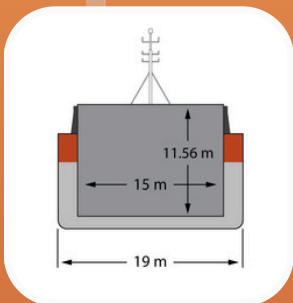

TANDEM SILUR & RADUGA POSEIDON

TUG DESCRIPTION

NAME	RADUGA POSEIDON
IMO	9741229
TYPE	TUG
FLAG	PORTUGAL
YEAR BUILT	2014
CLASS	RINA
DWAT	216 T
GT	309 T
NT	92 T
LENGTH	30 M
BREADTH	9,6 M
DEPTH	4,6 M
DRAFT	4,34 M
BP	-
ENGINE	-
THRUSTER	YES
SHIPYARD	POET S&E, SINGAPORE

BARGE DESCRIPTION

NAME	SILUR
IMO	7924059
TYPE	BARGE
FLAG	ESTONIA
YEAR BUILT	1980
CLASS	RINA
DWAT	10883 MTS
GT	4730 MTS
NT	2751 MTS
LENGTH	101,1 M
BREADTH	19 M
DEPTH	10 M
DRAFT	7,65 M
CC APPROX	13 054 M3
HOLD	75,25 X 15 X 11,56
THRUSTER	YES / ASIMUTH
SHIPYARD	ODENSE - STAALSKIBSVAERFT A/S

TANDEM DESCRIPTION

LOA	125,7 M
BREADTH	19 M
DRAFT MAX	7,63 M FW
SPEED LADEN	8,5 KNOTS
SPEED BALLAST	9,5 KNOTS
FUEL CONSUMPTION AT SEA/ AT PORT	7,0 / 0,5 MTS

CONTACT INFORMATION

OPS PHONE	+357 26 000 899
OPS EMAIL	OPS@RADUGASHIPPING.COM
TECHNICAL PH	+357 26 000 897
TECHNICAL MAIL	TECHNICAL@RADUGASHIPPING.COM
ON BOARD PH	+372 525 1068
ON BOARD EMAIL	RADUGA.POSEIDON@RADUGASHIPPING.COM