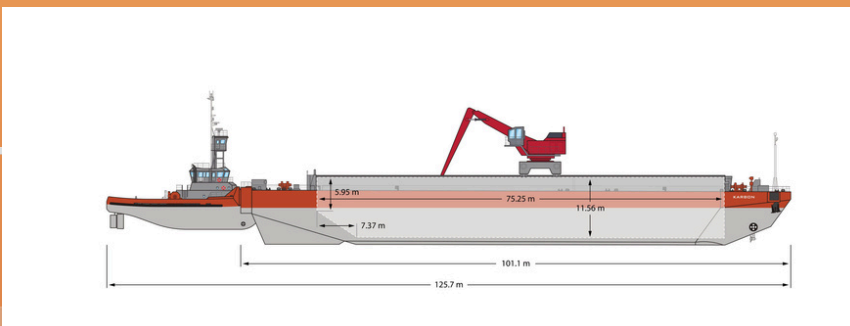

RADUGA SHIPPING LTD
THALEIAS STREET 3, LIMASSOL
CYPRUS, 3011
MAIL@RADUGASHIPPING.COM
www.radugashipping.com

TANDEM SILUR & RADUGA POSEIDON

TUG DESCRIPTION

NAME	RADUGA POSEIDON
IMO	9741229
TYPE	TUG
FLAG	PORTUGAL
YEAR BUILT	2014
CLASS	RINA
DWAT	216 T
GT	309 T
NT	92 T
LENGTH	30 M
BREADTH	9,6 M
DEPTH	4,6 M
DRAFT	4,34 M
BP	-
ENGINE	-
THRUSTER	YES
SHIPYARD	POET S&E, SINGAPORE

BARGE DESCRIPTION

NAME	SILUR
IMO	7924059
TYPE	BARGE
FLAG	ESTONIA
YEAR BUILT	1980
CLASS	RINA
DWAT	10883 MTS
GT	4730 MTS
NT	2751 MTS
LENGTH	101,1 M
BREADTH	19 M
DEPTH	10 M
DRAFT	7,65 M
CC APPROX	13 054 M3
HOLD	75,25 X 15 X 11,56
THRUSTER	YES / ASIMUTH
SHIPYARD	ODENSE - STAALSKIBSVAERFT A/S

TANDEM DESCRIPTION

LOA	125,7 M
BREADTH	19 M
DRAFT MAX	7,63 M FW
SPEED LADEN	8,5 KNOTS
SPEED BALLAST	9,5 KNOTS
FUEL CONSUMPTION AT SEA/ AT PORT	7,0 / 0,5 MTS

CONTACT INFORMATION

OPS PHONE	+357 26 000 899
OPS EMAIL	OPS@RADUGASHIPPING.COM
TECHNICAL PH	+357 26 000 897
TECHNICAL MAIL	TECHNICAL@RADUGASHIPPING.COM
ON BOARD PH	+372 525 1068
ON BOARD EMAIL	RADUGA.POSEIDON@RADUGASHIPPING.COM