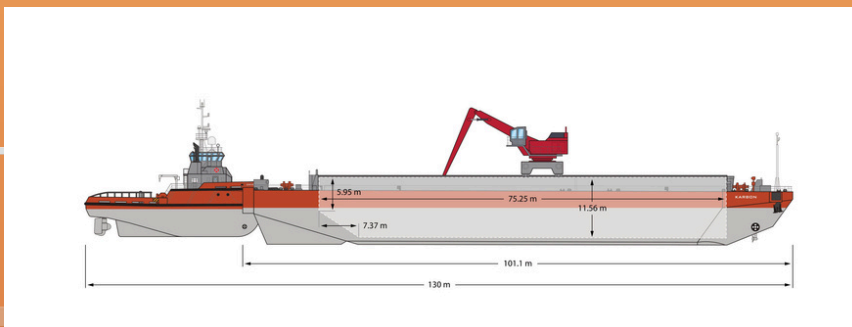

RADUGA SHIPPING LTD
 THALEIAS STREET 3, LIMASSOL
 CYPRUS, 3011
 MAIL@RADUGASHIPPING.COM
 www.radugashipping.com

TANDEM SILUR & RADUGA ORION

TUG DESCRIPTION

NAME	RADUGA ORION
IMO	9220550
TYPE	PUSHER TUG
FLAG	CYPRUS
YEAR BUILT	2001
CLASS	RINA
DWAT	383 T
GT	498 T
NT	149 T
LENGTH	35,75 M
BREADTH	11 M
DEPTH	5,6 M
DRAFT	5,2 M
BP	74,3 T
ENGINE	2ABC / 3700KW
THRUSTER	YES
SHIPYARD	ARMON VIGO

BARGE DESCRIPTION

NAME	SILUR
IMO	7924059
TYPE	BARGE
FLAG	ESTONIA
YEAR BUILT	1980
CLASS	RINA
DWAT	10883 MTS
GT	4730 MTS
NT	2751 MTS
LENGTH	101,1 M
BREADTH	19 M
DEPTH	10 M
DRAFT	7,65 M
CC APPROX	13 054 M3
HOLD	75,25 X 15 X 11,56
THRUSTER	YES / ASIMUTH
SHIPYARD	ODENSE - STAALSKIBSVAERFT A/S

TANDEM DESCRIPTION

LOA	130 M
BREADTH	19 M
DRAFT MAX	7,63 M FW
SPEED LADEN	8,5 KNOTS
SPEED BALLAST	9,5 KNOTS
FUEL CONSUMPTION AT SEA/ AT PORT	7,0 / 0,5 MTS

CONTACT INFORMATION

OPS PHONE	+357 26 000 899
OPS EMAIL	OPS@RADUGASHIPPING.COM
TECHNICAL PH	+357 26 000 897
TECHNICAL MAIL	TECHNICAL@RADUGASHIPPING.COM
ON BOARD PH	+372 5853 9313
ON BOARD EMAIL	RADUGA.ORION@RADUGASHIPPING.COM