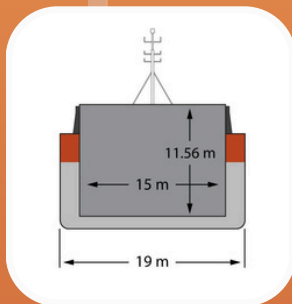

RADUGA SHIPPING LTD
 THALEIAS STREET 3, LIMASSOL
 CYPRUS, 3011
 MAIL@RADUGASHIPPING.COM
 www.radugashipping.com

TANDEM SILUR & RADUGA ORION

TUG DESCRIPTION

NAME	RADUGA ORION
IMO	9220550
TYPE	PUSHER TUG
FLAG	CYPRUS
YEAR BUILT	2001
CLASS	RINA
DWAT	383 T
GT	498 T
NT	149 T
LENGTH	35,75 M
BREADTH	11 M
DEPTH	5,6 M
DRAFT	5,2 M
BP	74,3 T
ENGINE	2ABC / 3700KW
THRUSTER	YES
SHIPYARD	ARMON VIGO

BARGE DESCRIPTION

NAME	SILUR
IMO	7924059
TYPE	BARGE
FLAG	ESTONIA
YEAR BUILT	1980
CLASS	RINA
DWAT	10883 MTS
GT	4730 MTS
NT	2751 MTS
LENGTH	101,1 M
BREADTH	19 M
DEPTH	10 M
DRAFT	7,65 M
CC APPROX	13 054 M3
HOLD	75,25 X 15 X 11,56
THRUSTER	YES / ASIMUTH
SHIPYARD	ODENSE - STAALSKIBSVAERFT A/S

TANDEM DESCRIPTION

LOA	130 M
BREADTH	19 M
DRAFT MAX	7,63 M FW
SPEED LADEN	8,5 KNOTS
SPEED BALLAST	9,5 KNOTS
FUEL CONSUMPTION AT SEA/ AT PORT	7,0 / 0,5 MTS

CONTACT INFORMATION

OPS PHONE	+357 26 000 899
OPS EMAIL	OPS@RADUGASHIPPING.COM
TECHNICAL PH	+357 26 000 897
TECHNICAL MAIL	TECHNICAL@RADUGASHIPPING.COM
ON BOARD PH	+372 5853 9313
ON BOARD EMAIL	RADUGA.ORION@RADUGASHIPPING.COM