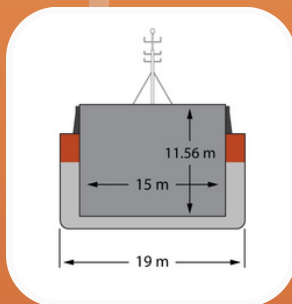

## TUG DESCRIPTION

NAME	RADUGA LYON
IMO	8518168
TYPE	TUG
FLAG	CYPRUS
YEAR BUILT	1985
CLASS	RINA
DWAT	320T
GT	408 T
NT	122 T
LENGTH	36 M
BREADTH	9,9 M
DEPTH	5,4 M
DRAFT	5,8 M
CC APPROX	-
HOLD	-
THRUSTER	-
SHIPYARD	BACINO DI CARENAGGIO

## BARGE DESCRIPTION

NAME	SILUR
IMO	7924059
TYPE	BARGE
FLAG	ESTONIA
YEAR BUILT	1980
CLASS	RINA
DWAT	10883 MTS
GT	4730 MTS
NT	2751 MTS
LENGTH	101,1 M
BREADTH	19 M
DEPTH	10 M
DRAFT	7,63 M
CC APPROX	13 054 M3
HOLD	75,25 X 15 X 11,56
THRUSTER	YES / ASIMUTH
SHIPYARD	ODENSE - STAALSKIBSVAERFT A/S

## TANDEM DESCRIPTION

LOA	132,5 M
BREADTH	19 M
DRAFT MAX	7,63 M FW
SPEED LADEN	7,0 KNOTS
SPEED BALLAST	8,5 KNOTS
FUEL	
CONSUMPTION	5,0 / 0,5
AT SEA/ AT PORT	MTS