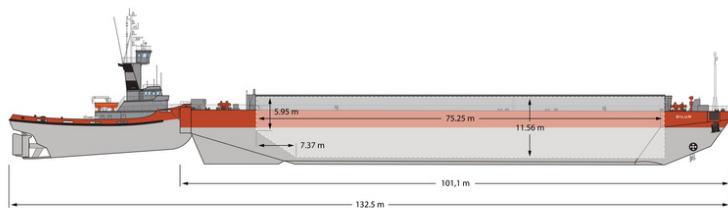

## TUG DESCRIPTION

NAME	RADUGA LYON
IMO	8518168
TYPE	TUG
FLAG	CYPRUS
YEAR BUILT	1985
CLASS	RINA
DWAT	320T
GT	408 T
NT	122 T
LENGTH	36 M
BREADTH	9,9 M
DEPTH	5,4 M
DRAFT	5,8 M
CC APPROX	-
HOLD	-
THRUSTER	-
SHIPYARD	BACINO DI CARENAGGIO

## BARGE DESCRIPTION

NAME	SILUR
IMO	7924059
TYPE	BARGE
FLAG	ESTONIA
YEAR BUILT	1980
CLASS	RINA
DWAT	10883 MTS
GT	4730 MTS
NT	2751 MTS
LENGTH	101,1 M
BREADTH	19 M
DEPTH	10 M
DRAFT	7,63 M
CC APPROX	13 054 M3
HOLD	75,25 X 15 X 11,56
THRUSTER	YES / ASIMUTH
SHIPYARD	ODENSE - STAALSKIBSVAERFT A/S

## TANDEM DESCRIPTION

LOA	132,5 M
BREADTH	19 M
DRAFT MAX	7,63 M FW
SPEED LADEN	7,0 KNOTS
SPEED BALLAST	8,5 KNOTS
FUEL	
CONSUMPTION	5,0 / 0,5
AT SEA/ AT PORT	MTS