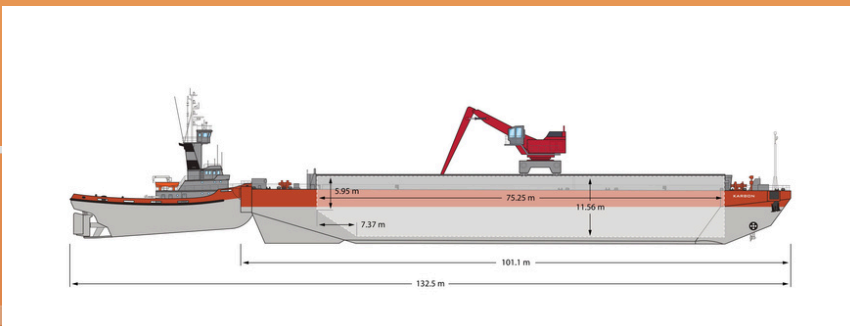

RADUGA SHIPPING LTD
 THALEIAS STREET 3, LIMASSOL
 CYPRUS, 3011
 MAIL@RADUGASHIPPING.COM
 www.radugashipping.com

TANDEM SILUR & RADUGA LYON

TUG DESCRIPTION

NAME	RADUGA LYON
IMO	8518168
TYPE	TUG
FLAG	CYPRUS
YEAR BUILT	1985
CLASS	RINA
DWAT	320T
GT	408 T
NT	122 T
LENGTH	36 M
BREADTH	9,9 M
DEPTH	5,4 M
DRAFT	5,8 M
BP	-
ENGINE	-
THRUSTER	-
SHIPYARD	BACINO DI CARENAGGIO

BARGE DESCRIPTION

NAME	SILUR
IMO	7924059
TYPE	BARGE
FLAG	ESTONIA
YEAR BUILT	1980
CLASS	RINA
DWAT	10883 MTS
GT	4730 MTS
NT	2751 MTS
LENGTH	101,1 M
BREADTH	19 M
DEPTH	10 M
DRAFT	7,65 M
CC APPROX	13 054 M3
HOLD	75,25 X 15 X 11,56
THRUSTER	YES / ASIMUTH
SHIPYARD	ODENSE - STAALSKIBSVAERFT A/S

TANDEM DESCRIPTION

LOA	132,5 M
BREADTH	19 M
DRAFT MAX	7,63 M FW
SPEED LADEN	7,0 KNOTS
SPEED BALLAST	8,5 KNOTS
FUEL CONSUMPTION AT SEA/ AT PORT	5,0 / 0,5 MTS

CONTACT INFORMATION

OPS PHONE	+357 26 000 899
OPS EMAIL	OPS@RADUGASHIPPING.COM
TECHNICAL PH	+357 26 000 897
TECHNICAL MAIL	TECHNICAL@RADUGASHIPPING.COM
ON BOARD PH	+372 5866 4688
ON BOARD EMAIL	RADUGA.LYON@RADUGASHIPPING.COM