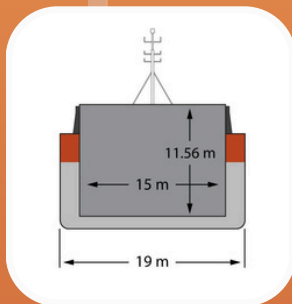

RADUGA SHIPPING LTD
 THALEIAS STREET 3, LIMASSOL
 CYPRUS, 3011
 MAIL@RADUGASHIPPING.COM
 www.radugashipping.com

TANDEM SILUR & RADUGA LYON

TUG DESCRIPTION

NAME	RADUGA LYON
IMO	8518168
TYPE	TUG
FLAG	CYPRUS
YEAR BUILT	1985
CLASS	RINA
DWAT	320T
GT	408 T
NT	122 T
LENGTH	36 M
BREADTH	9,9 M
DEPTH	5,4 M
DRAFT	5,8 M
BP	-
ENGINE	-
THRUSTER	-
SHIPYARD	BACINO DI CARENAGGIO

BARGE DESCRIPTION

NAME	SILUR
IMO	7924059
TYPE	BARGE
FLAG	ESTONIA
YEAR BUILT	1980
CLASS	RINA
DWAT	10883 MTS
GT	4730 MTS
NT	2751 MTS
LENGTH	101,1 M
BREADTH	19 M
DEPTH	10 M
DRAFT	7,65 M
CC APPROX	13 054 M3
HOLD	75,25 X 15 X 11,56
THRUSTER	YES / ASIMUTH
SHIPYARD	ODENSE - STAALSKIBSVAERFT A/S

TANDEM DESCRIPTION

LOA	132,5 M
BREADTH	19 M
DRAFT MAX	7,63 M FW
SPEED LADEN	7,0 KNOTS
SPEED BALLAST	8,5 KNOTS
FUEL CONSUMPTION AT SEA/ AT PORT	5,0 / 0,5 MTS

CONTACT INFORMATION

OPS PHONE	+357 26 000 899
OPS EMAIL	OPS@RADUGASHIPPING.COM
TECHNICAL PH	+357 26 000 897
TECHNICAL MAIL	TECHNICAL@RADUGASHIPPING.COM
ON BOARD PH	+372 5866 4688
ON BOARD EMAIL	RADUGA.LYON@RADUGASHIPPING.COM