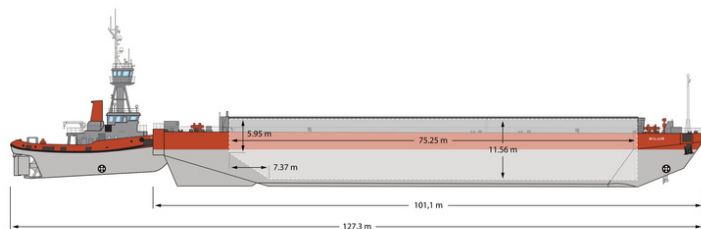

RADUGA SHIPPING LTD
 THALEIAS STREET 3, LIMASSOL
 CYPRUS, 3011
 MAIL@RADUGASHIPPING.COM
 www.radugashipping.com

TANDEM SILUR & RADUGA ELECTRON

TUG DESCRIPTION

NAME	RADUGA ELECTRON
IMO	8207379
TYPE	TUG
FLAG	CYPRUS
YEAR BUILT	1984
CLASS	RINA / 1C ICE CLASS
DWAT	147 T
GT	291 T
NT	87 T
LENGTH	31,85 M
BREADTH	9 M
DEPTH	4,5 M
DRAFT	4,85 M
CC APPROX	-
HOLD	-
THRUSTER	YES
SHIPYARD	DANNEBROG VAERFT

BARGE DESCRIPTION

NAME	SILUR
IMO	7924059
TYPE	BARGE
FLAG	ESTONIA
YEAR BUILT	1980
CLASS	RINA
DWAT	10883 MTS
GT	4730 MTS
NT	2751 MTS
LENGTH	101,1 M
BREADTH	19 M
DEPTH	10 M
DRAFT	7,63 M
CC APPROX	13 054 M3
HOLD	75,25 X 15 X 11,56
THRUSTER	YES / ASIMUTH
SHIPYARD	ODENSE - STAALSKIBSVAERFT A/S

TANDEM DESCRIPTION

LOA	127,3 M
BREADTH	19 M
DRAFT MAX	7,63 M FW
SPEED LADEN	8,0 KNOTS
SPEED BALLAST	9,0 KNOTS
FUEL	
CONSUMPTION	7,0 / 0,5
AT SEA/ AT PORT	MTS

CONTACT INFORMATION

OPS PHONE	+357 26 000 899
OPS EMAIL	OPS@RADUGASHIPPING.COM
TECHNICAL PH	+357 26 000 897
TECHNICAL MAIL	TECHNICAL@RADUGASHIPPING.COM
ON BOARD PH	+372 512 0852
ON BOARD EMAIL	RADUGA.ELECTRON@RADUGASHIPPING.COM