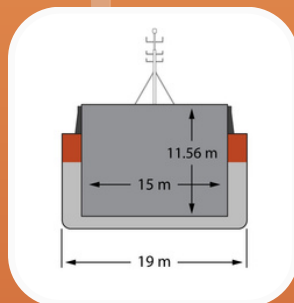

RADUGA SHIPPING LTD
 THALEIAS STREET 3, LIMASSOL
 CYPRUS, 3011
 MAIL@RADUGASHIPPING.COM
 www.radugashipping.com

TANDEM SILUR & RADUGA ELECTRON

TUG DESCRIPTION

NAME	RADUGA ELECTRON
IMO	8207379
TYPE	TUG
FLAG	CYPRUS
YEAR BUILT	1984
CLASS	RINA / 1C ICE CLASS
DWAT	147 T
GT	291 T
NT	87 T
LENGTH	31,85 M
BREADTH	9 M
DEPTH	4,5 M
DRAFT	4,85 M
CC APPROX	-
HOLD	-
THRUSTER	YES
SHIPYARD	DANNEBROG VAERFT

BARGE DESCRIPTION

NAME	SILUR
IMO	7924059
TYPE	BARGE
FLAG	ESTONIA
YEAR BUILT	1980
CLASS	RINA
DWAT	10883 MTS
GT	4730 MTS
NT	2751 MTS
LENGTH	101,1 M
BREADTH	19 M
DEPTH	10 M
DRAFT	7,63 M
CC APPROX	13 054 M3
HOLD	75,25 X 15 X 11,56
THRUSTER	YES / ASIMUTH
SHIPYARD	ODENSE - STAALSKIBSVAERFT A/S

TANDEM DESCRIPTION

LOA	127,3 M
BREADTH	19 M
DRAFT MAX	7,63 M FW
SPEED LADEN	8,0 KNOTS
SPEED BALLAST	9,0 KNOTS
FUEL	
CONSUMPTION	7,0 / 0,5
AT SEA/ AT PORT	MTS

CONTACT INFORMATION

OPS PHONE	+357 26 000 899
OPS EMAIL	OPS@RADUGASHIPPING.COM
TECHNICAL PH	+357 26 000 897
TECHNICAL MAIL	TECHNICAL@RADUGASHIPPING.COM
ON BOARD PH	+372 512 0852
ON BOARD EMAIL	RADUGA.ELECTRON@RADUGASHIPPING.COM