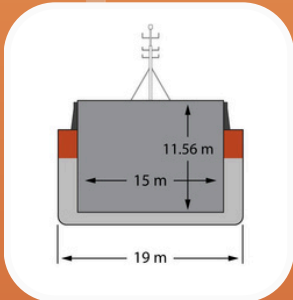

RADUGA SHIPPING LTD
 THALEIAS STREET 3, LIMASSOL
 CYPRUS, 3011
 MAIL@RADUGASHIPPING.COM
 www.radugashipping.com

TANDEM SILUR & RADUGA ELECTRON

TUG DESCRIPTION

NAME	RADUGA ELECTRON
IMO	8207379
TYPE	TUG
FLAG	CYPRUS
YEAR BUILT	1984
CLASS	RINA / 1G ICE CLASS
DWAT	147 T
GT	291 T
NT	87 T
LENGTH	31,85 M
BREADTH	9 M
DEPTH	4,5 M
DRAFT	4,85 M
BP	-
ENGINE	-
THRUSTER	YES
SHIPYARD	DANNEBROG VAERFT

BARGE DESCRIPTION

NAME	SILUR
IMO	7924059
TYPE	BARGE
FLAG	ESTONIA
YEAR BUILT	1980
CLASS	RINA
DWAT	10883 MTS
GT	4730 MTS
NT	2751 MTS
LENGTH	101,1 M
BREADTH	19 M
DEPTH	10 M
DRAFT	7,65 M
CC APPROX	13 054 M3
HOLD	75,25 X 15 X 11,56
THRUSTER	YES / ASIMUTH
SHIPYARD	ODENSE - STAALSKIBSVAERFT A/S

TANDEM DESCRIPTION

LOA	127,3 M
BREADTH	19 M
DRAFT MAX	7,63 M FW
SPEED LADEN	8,0 KNOTS
SPEED BALLAST	9,0 KNOTS
FUEL CONSUMPTION AT SEA/ AT PORT	7,0 / 0,5 MTS

CONTACT INFORMATION

OPS PHONE	+357 26 000 899
OPS EMAIL	OPS@RADUGASHIPPING.COM
TECHNICAL PH	+357 26 000 897
TECHNICAL MAIL	TECHNICAL@RADUGASHIPPING.COM
ON BOARD PH	+372 512 0852
ON BOARD EMAIL	RADUGA.ELECTRON@RADUGASHIPPING.COM