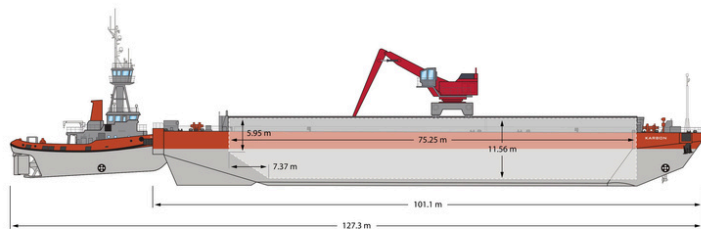

RADUGA SHIPPING LTD
 THALEIAS STREET 3, LIMASSOL
 CYPRUS, 3011
 MAIL@RADUGASHIPPING.COM
 www.radugashipping.com

TANDEM SILUR & RADUGA ELECTRON

TUG DESCRIPTION

NAME	RADUGA ELECTRON
IMO	8207379
TYPE	TUG
FLAG	CYPRUS
YEAR BUILT	1984
CLASS	RINA / 1G ICE CLASS
DWAT	147 T
GT	291 T
NT	87 T
LENGTH	31,85 M
BREADTH	9 M
DEPTH	4,5 M
DRAFT	4,85 M
BP	-
ENGINE	-
THRUSTER	YES
SHIPYARD	DANNEBROG VAERFT

BARGE DESCRIPTION

NAME	SILUR
IMO	7924059
TYPE	BARGE
FLAG	ESTONIA
YEAR BUILT	1980
CLASS	RINA
DWAT	10883 MTS
GT	4730 MTS
NT	2751 MTS
LENGTH	101,1 M
BREADTH	19 M
DEPTH	10 M
DRAFT	7,65 M
CC APPROX	13 054 M3
HOLD	75,25 X 15 X 11,56
THRUSTER	YES / ASIMUTH
SHIPYARD	ODENSE - STAALSKIBSVAERFT A/S

TANDEM DESCRIPTION

LOA	127,3 M
BREADTH	19 M
DRAFT MAX	7,63 M FW
SPEED LADEN	8,0 KNOTS
SPEED BALLAST	9,0 KNOTS
FUEL CONSUMPTION AT SEA/ AT PORT	7,0 / 0,5 MTS

CONTACT INFORMATION

OPS PHONE	+357 26 000 899
OPS EMAIL	OPS@RADUGASHIPPING.COM
TECHNICAL PH	+357 26 000 897
TECHNICAL MAIL	TECHNICAL@RADUGASHIPPING.COM
ON BOARD PH	+372 512 0852
ON BOARD EMAIL	RADUGA.ELECTRON@RADUGASHIPPING.COM