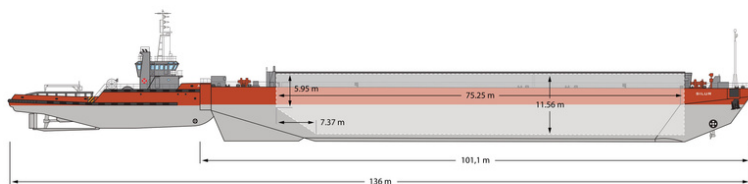

RADUGA SHIPPING LTD
THALEIAS STREET 3, LIMASSOL
CYPRUS, 3011
MAIL@RADUGASHIPPING.COM
www.radugashipping.com

TANDEM SILUR & RADUGA ALTAIR

TUG DESCRIPTION

NAME	RADUGA ALTAIR
IMO	9338773
TYPE	TUG
FLAG	CYPRUS
YEAR BUILT	2005
CLASS	ABS
DWAT	343 T
GT	499 T
NT	149 T
LENGTH	40 M
BREADTH	11,4 M
DEPTH	4,95 M
DRAFT	4 M
CC APPROX	-
HOLD	-
THRUSTER	-
SHIPYARD	GUIJAIANG SHIPBUILDING

BARGE DESCRIPTION

NAME	SILUR
IMO	7924059
TYPE	BARGE
FLAG	ESTONIA
YEAR BUILT	1980
CLASS	RINA
DWAT	10883 MTS
GT	4730 MTS
NT	2751 MTS
LENGTH	101,1 M
BREADTH	19 M
DEPTH	10 M
DRAFT	7,63 M
CC APPROX	13 054 M3
HOLD	75,25 X 15 X 11,56
THRUSTER	YES / ASIMUTH
SHIPYARD	ODENSE - STAALSKIBSVAERFT A/S

TANDEM DESCRIPTION

LOA	136 M
BREADTH	19 M
DRAFT MAX	7,63 M FW
SPEED LADEN	7,0 KNOTS
SPEED BALLAST	8,0 KNOTS
FUEL CONSUMPTION	7,0 / 0,5
AT SEA/ AT PORT	MTS

CONTACT INFORMATION

OPS PHONE	+357 26 000 899
OPS EMAIL	OPS@RADUGASHIPPING.COM
TECHNICAL PH	+357 26 000 897
TECHNICAL MAIL	TECHNICAL@RADUGASHIPPING.COM
ON BOARD PH	+372 5887 5030
ON BOARD EMAIL	RADUGA.ALTAIR@RADUGASHIPPING.COM