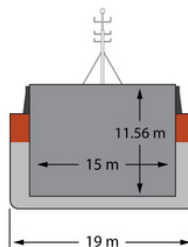

TUG DESCRIPTION

NAME	RADUGA ALTAIR
IMO	9338773
TYPE	TUG
FLAG	CYPRUS
YEAR BUILT	2005
CLASS	ABS
DWAT	343 T
GT	499 T
NT	149 T
LENGTH	40 M
BREADTH	11,4 M
DEPTH	4,95 M
DRAFT	4 M
CC APPROX	-
HOLD	-
THRUSTER	-
SHIPYARD	GUIJAIANG SHIPBUILDING

BARGE DESCRIPTION

NAME	SILUR
IMO	7924059
TYPE	BARGE
FLAG	ESTONIA
YEAR BUILT	1980
CLASS	RINA
DWAT	10883 MTS
GT	4730 MTS
NT	2751 MTS
LENGTH	101,1 M
BREADTH	19 M
DEPTH	10 M
DRAFT	7,63 M
CC APPROX	13 054 M3
HOLD	75,25 X 15 X 11,56
THRUSTER	YES / ASIMUTH
SHIPYARD	ODENSE - STAALSKIBSVAERFT A/S

TANDEM DESCRIPTION

LOA	136 M
BREADTH	19 M
DRAFT MAX	7,63 M FW
SPEED LADEN	7,0 KNOTS
SPEED BALLAST	8,0 KNOTS
FUEL CONSUMPTION	7,0 / 0,5
AT SEA/ AT PORT	MTS

CONTACT INFORMATION

OPS PHONE	+357 26 000 899
OPS EMAIL	OPS@RADUGASHIPPING.COM
TECHNICAL PH	+357 26 000 897
TECHNICAL MAIL	TECHNICAL@RADUGASHIPPING.COM
ON BOARD PH	+372 5887 5030
ON BOARD EMAIL	RADUGA.ALTAIR@RADUGASHIPPING.COM