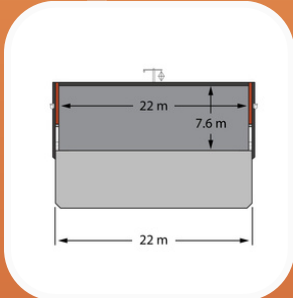

RADUGA SHIPPING LTD
 THALEIAS STREET 3, LIMASSOL
 CYPRUS, 3011
 MAIL@RADUGASHIPPING.COM
 www.radugashipping.com

TANDEM QUANTA & RADUGA POSEIDON

TUG DESCRIPTION

NAME	RADUGA POSEIDON
IMO	9741229
TYPE	TUG
FLAG	CYPRUS
YEAR BUILT	2014
CLASS	RINA
DWAT	216 T
GT	309 T
NT	92 T
LENGTH	30 M
BREADTH	9,6 M
DEPTH	4,6 M
DRAFT	4,34 M
CC APPROX	-
HOLD	-
THRUSTER	YES
SHIPYARD	POET S&E, SINGAPORE

BARGE DESCRIPTION

NAME	QUANTA
IMO	711894
TYPE	BARGE
FLAG	CYPRUS
YEAR BUILT	2008
CLASS	RINA
DWAT	8058 MTS
GT	3620 MTS
NT	1086 MTS
LENGTH	98 M
BREADTH	22 M
DEPTH	6,2 M
DRAFT	4,89 M
CC APPROX	14 386 M3
HOLD	86,04 X 22 X 7,6
THRUSTER	-
SHIPYARD	NAVIKON SHIP REPAIR YARD LTD - SWINOUJSKIE

TANDEM DESCRIPTION

LOA	128,9 M
BREADTH	22 M
DRAFT MAX	4,89 M FW
SPEED LADEN	8,5 KNOTS
SPEED BALLAST	9,5 KNOTS
FUEL	
CONSUMPTION	7,0 / 0,5
AT SEA/ AT PORT	MTS

CONTACT INFORMATION

OPS PHONE	+357 26 000 899
OPS EMAIL	OPS@RADUGASHIPPING.COM
TECHNICAL PH	+357 26 000 897
TECHNICAL MAIL	TECHNICAL@RADUGASHIPPING.COM
ON BOARD PH	+372 525 1068
ON BOARD EMAIL	RADUGA.POSEIDON@RADUGASHIPPING.COM