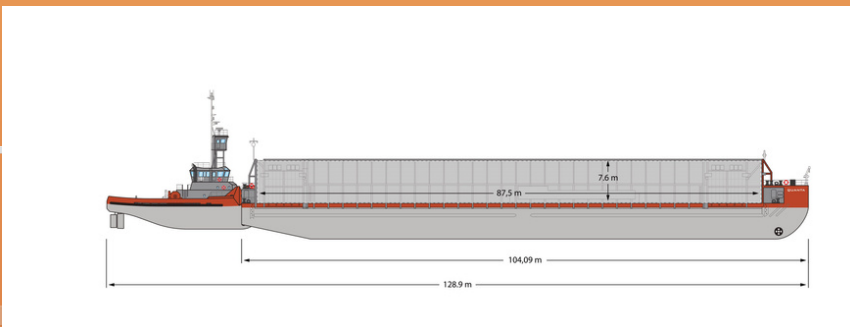

RADUGA SHIPPING LTD
 THALEIAS STREET 3, LIMASSOL
 CYPRUS, 3011
 MAIL@RADUGASHIPPING.COM
 www.radugashipping.com

TANDEM QUANTA & RADUGA POSEIDON

TUG DESCRIPTION

NAME	RADUGA POSEIDON
IMO	9741229
TYPE	TUG
FLAG	CYPRUS
YEAR BUILT	2014
CLASS	RINA
DWAT	216 T
GT	309 T
NT	92 T
LENGTH	30 M
BREADTH	9,6 M
DEPTH	4,6 M
DRAFT	4,34 M
CC APPROX	-
HOLD	-
THRUSTER	YES
SHIPYARD	POET S&E, SINGAPORE

BARGE DESCRIPTION

NAME	QUANTA
IMO	711894
TYPE	BARGE
FLAG	CYPRUS
YEAR BUILT	2008
CLASS	RINA
DWAT	8058 MTS
GT	3620 MTS
NT	1086 MTS
LENGTH	98 M
BREADTH	22 M
DEPTH	6,2 M
DRAFT	4,89 M
CC APPROX	14 386 M3
HOLD	86,04 X 22 X 7,6
THRUSTER	-
SHIPYARD	NAVIKON SHIP REPAIR YARD LTD - SWINOUJSKIE

TANDEM DESCRIPTION

LOA	128,9 M
BREADTH	22 M
DRAFT MAX	4,89 M FW
SPEED LADEN	8,5 KNOTS
SPEED BALLAST	9,5 KNOTS
FUEL	
CONSUMPTION	7,0 / 0,5
AT SEA/ AT PORT	MTS

CONTACT INFORMATION

OPS PHONE	+357 26 000 899
OPS EMAIL	OPS@RADUGASHIPPING.COM
TECHNICAL PH	+357 26 000 897
TECHNICAL MAIL	TECHNICAL@RADUGASHIPPING.COM
ON BOARD PH	+372 525 1068
ON BOARD EMAIL	RADUGA.POSEIDON@RADUGASHIPPING.COM