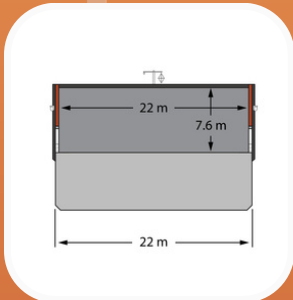

RADUGA SHIPPING LTD
 THALEIAS STREET 3, LIMASSOL
 CYPRUS, 3011
 MAIL@RADUGASHIPPING.COM
 www.radugashipping.com

TANDEM QUANTA & RADUGA LYON

TUG DESCRIPTION

NAME	RADUGA LYON
IMO	8518168
TYPE	TUG
FLAG	CYPRUS
YEAR BUILT	1985
CLASS	RINA
DWAT	320T
GT	408 T
NT	122 T
LENGTH	36 M
BREADTH	9,9 M
DEPTH	5,4 M
DRAFT	5,8 M
CC APPROX	-
HOLD	-
THRUSTER	-
SHIPYARD	BACINO DI CARENAGGIO

BARGE DESCRIPTION

NAME	QUANTA
IMO	711894
TYPE	BARGE
FLAG	CYPRUS
YEAR BUILT	2008
CLASS	RINA
DWAT	8058 MTS
GT	3620 MTS
NT	1086 MTS
LENGTH	98 M
BREADTH	22 M
DEPTH	6,2 M
DRAFT	4,89 M
CC APPROX	14 386 M3
HOLD	86,04 X 22 X 7,6
THRUSTER	-
SHIPYARD	NAVIKON SHIP REPAIR YARD LTD - SWINOUJSKIE

TANDEM DESCRIPTION

LOA	135,7 M
BREADTH	22 M
DRAFT MAX	5,8 M FW
SPEED LADEN	8,0 KNOTS
SPEED BALLAST	9,0 KNOTS
FUEL	
CONSUMPTION	7,0 / 0,5
AT SEA/ AT PORT	MTS

CONTACT INFORMATION

OPS PHONE	+357 26 000 899
OPS EMAIL	OPS@RADUGASHIPPING.COM
TECHNICAL PH	+357 26 000 897
TECHNICAL MAIL	TECHNICAL@RADUGASHIPPING.COM
ON BOARD PH	+372 5866 4688
ON BOARD EMAIL	RADUGA.LYON@RADUGASHIPPING.COM