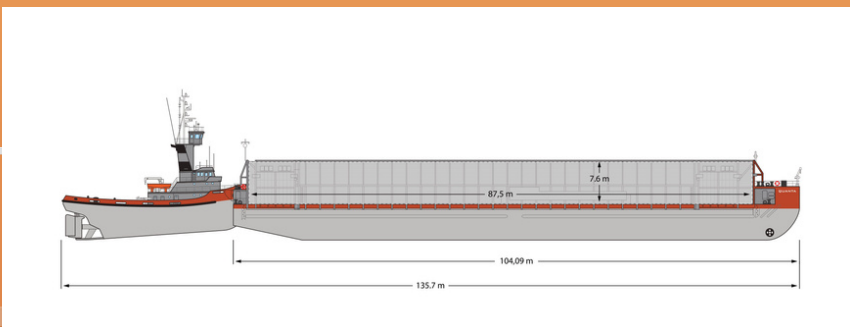

RADUGA SHIPPING LTD
 THALEIAS STREET 3, LIMASSOL
 CYPRUS, 3011
 MAIL@RADUGASHIPPING.COM
 www.radugashipping.com

TANDEM QUANTA & RADUGA LYON

TUG DESCRIPTION

NAME	RADUGA LYON
IMO	8518168
TYPE	TUG
FLAG	CYPRUS
YEAR BUILT	1985
CLASS	RINA
DWAT	320T
GT	408 T
NT	122 T
LENGTH	36 M
BREADTH	9,9 M
DEPTH	5,4 M
DRAFT	5,8 M
CC APPROX	-
HOLD	-
THRUSTER	-
SHIPYARD	BACINO DI CARENAGGIO

BARGE DESCRIPTION

NAME	QUANTA
IMO	711894
TYPE	BARGE
FLAG	CYPRUS
YEAR BUILT	2008
CLASS	RINA
DWAT	8058 MTS
GT	3620 MTS
NT	1086 MTS
LENGTH	98 M
BREADTH	22 M
DEPTH	6,2 M
DRAFT	4,89 M
CC APPROX	14 386 M3
HOLD	86,04 X 22 X 7,6
THRUSTER	-
SHIPYARD	NAVIKON SHIP REPAIR YARD LTD - SWINOUJSKIE

TANDEM DESCRIPTION

LOA	135,7 M
BREADTH	22 M
DRAFT MAX	5,8 M FW
SPEED LADEN	8,0 KNOTS
SPEED BALLAST	9,0 KNOTS
FUEL	
CONSUMPTION	7,0 / 0,5
AT SEA/ AT PORT	MTS

CONTACT INFORMATION

OPS PHONE	+357 26 000 899
OPS EMAIL	OPS@RADUGASHIPPING.COM
TECHNICAL PH	+357 26 000 897
TECHNICAL MAIL	TECHNICAL@RADUGASHIPPING.COM
ON BOARD PH	+372 5866 4688
ON BOARD EMAIL	RADUGA.LYON@RADUGASHIPPING.COM