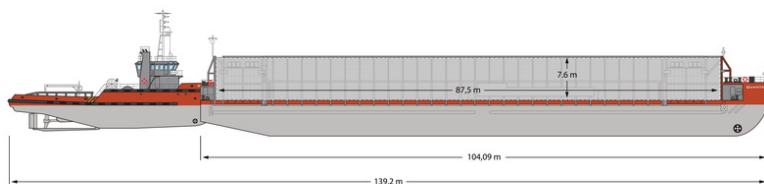

RADUGA SHIPPING LTD
 THALEIAS STREET 3, LIMASSOL
 CYPRUS, 3011
 MAIL@RADUGASHIPPING.COM
 www.radugashipping.com

TANDEM QUANTA & RADUGA ALTAIR

TUG DESCRIPTION

NAME	RADUGA ALTAIR
IMO	9338773
TYPE	TUG
FLAG	CYPRUS
YEAR BUILT	2005
CLASS	ABS
DWAT	343 T
GT	499 T
NT	149 T
LENGTH	40 M
BREADTH	11,4 M
DEPTH	4,95 M
DRAFT	4 M
CC APPROX HOLD	-
THRUSTER	-
SHIPYARD	GUIJAIANG SHIPBUILDING

BARGE DESCRIPTION

NAME	QUANTA
IMO	711894
TYPE	BARGE
FLAG	CYPRUS
YEAR BUILT	2008
CLASS	RINA
DWAT	8058 MTS
GT	3620 MTS
NT	1086 MTS
LENGTH	98 M
BREADTH	22 M
DEPTH	6,2 M
DRAFT	4,89 M
CC APPROX HOLD	14 386 M3
THRUSTER	-
SHIPYARD	NAVIKON SHIP REPAIR YARD LTD - SWINOUJSKIE

TANDEM DESCRIPTION

LOA	139,2 M
BREADTH	22 M
DRAFT MAX	4,89 M FW
SPEED LADEN	7,0 KNOTS
SPEED BALLAST	8,0 KNOTS
FUEL CONSUMPTION AT SEA/ AT PORT	7,0 / 0,5 MTS

CONTACT INFORMATION

OPS PHONE	+357 26 000 899
OPS EMAIL	OPS@RADUGASHIPPING.COM
TECHNICAL PH	+357 26 000 897
TECHNICAL MAIL	TECHNICAL@RADUGASHIPPING.COM
ON BOARD PH	+372 5887 5030
ON BOARD EMAIL	RADUGA.ALTAIR@RADUGASHIPPING.COM