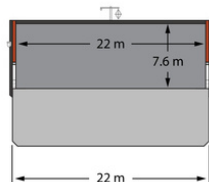

TUG DESCRIPTION

NAME	RADUGA ALTAIR
IMO	9338773
TYPE	TUG
FLAG	CYPRUS
YEAR BUILT	2005
CLASS	ABS
DWAT	343 T
GT	499 T
NT	149 T
LENGTH	40 M
BREADTH	11,4 M
DEPTH	4,95 M
DRAFT	4 M
CC APPROX HOLD	-
THRUSTER	-
SHIPYARD	GUIJAIANG SHIPBUILDING

BARGE DESCRIPTION

NAME	QUANTA
IMO	711894
TYPE	BARGE
FLAG	CYPRUS
YEAR BUILT	2008
CLASS	RINA
DWAT	8058 MTS
GT	3620 MTS
NT	1086 MTS
LENGTH	98 M
BREADTH	22 M
DEPTH	6,2 M
DRAFT	4,89 M
CC APPROX HOLD	14 386 M3
THRUSTER	-
SHIPYARD	NAVIKON SHIP REPAIR YARD LTD - SWINOUJSKIE

TANDEM DESCRIPTION

LOA	139,2 M
BREADTH	22 M
DRAFT MAX	4,89 M FW
SPEED LADEN	7,0 KNOTS
SPEED BALLAST	8,0 KNOTS
FUEL CONSUMPTION AT SEA/ AT PORT	7,0 / 0,5 MTS

CONTACT INFORMATION

OPS PHONE	+357 26 000 899
OPS EMAIL	OPS@RADUGASHIPPING.COM
TECHNICAL PH	+357 26 000 897
TECHNICAL MAIL	TECHNICAL@RADUGASHIPPING.COM
ON BOARD PH	+372 5887 5030
ON BOARD EMAIL	RADUGA.ALTAIR@RADUGASHIPPING.COM