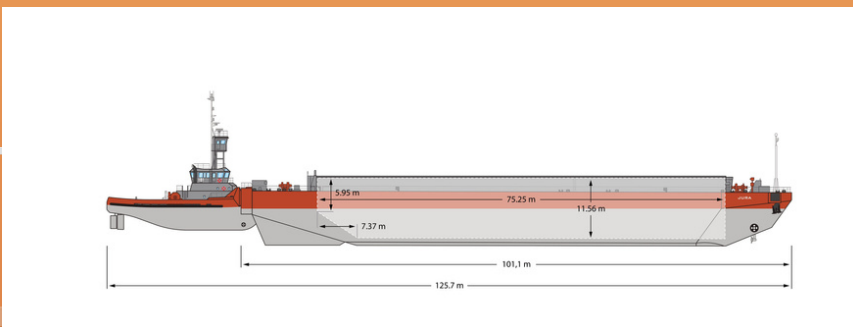

RADUGA SHIPPING LTD
 THALEIAS STREET 3, LIMASSOL
 CYPRUS, 3011
 MAIL@RADUGASHIPPING.COM
 www.radugashipping.com

TANDEM JURA & RADUGA POSEIDON

TUG DESCRIPTION

NAME	RADUGA POSEIDON
IMO	9741229
TYPE	TUG
FLAG	CYPRUS
YEAR BUILT	2014
CLASS	RINA
DWAT	216 T
GT	309 T
NT	92 T
LENGTH	30 M
BREADTH	9,6 M
DEPTH	4,6 M
DRAFT	4,34 M
CC APPROX	-
HOLD	-
THRUSTER	YES
SHIPYARD	POET S&E, SINGAPORE

BARGE DESCRIPTION

NAME	JURA
IMO	9052824
TYPE	BARGE
FLAG	CYPRUS
YEAR BUILT	1992
CLASS	RINA
DWAT	10 883 MTS
GT	5680 MTS
NT	3667 MTS
LENGTH	101,1 M
BREADTH	19 M
DEPTH	10 M
DRAFT	7,63 M
CC APPROX	13 054 M3
HOLD	75,25 X 15 X 11,56
THRUSTER	YES / ASIMUTH
SHIPYARD	SVENDBORG VAERFT A/S

TANDEM DESCRIPTION

LOA	125,7 M
BREADTH	19 M
DRAFT MAX	7,63 M FW
SPEED LADEN	8,5 KNOTS
SPEED BALLAST	9,5 KNOTS
FUEL	
CONSUMPTION	7,0 / 0,5
AT SEA/ AT PORT	MTS

CONTACT INFORMATION

OPS PHONE	+357 26 000 899
OPS EMAIL	OPS@RADUGASHIPPING.COM
TECHNICAL PH	+357 26 000 897
TECHNICAL MAIL	TECHNICAL@RADUGASHIPPING.COM
ON BOARD PH	+372 525 1068
ON BOARD EMAIL	RADUGA.POSEIDON@RADUGASHIPPING.COM