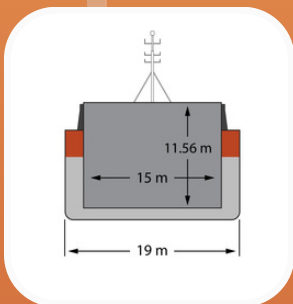

TANDEM JURA & RADUGA POSEIDON

TUG DESCRIPTION

NAME	RADUGA POSEIDON
IMO	9741229
TYPE	TUG
FLAG	CYPRUS
YEAR BUILT	2014
CLASS	RINA
DWAT	216 T
GT	309 T
NT	92 T
LENGTH	30 M
BREADTH	9,6 M
DEPTH	4,6 M
DRAFT	4,34 M
CC APPROX	-
HOLD	-
THRUSTER	YES
SHIPYARD	POET S&E, SINGAPORE

BARGE DESCRIPTION

NAME	JURA
IMO	9052824
TYPE	BARGE
FLAG	CYPRUS
YEAR BUILT	1992
CLASS	RINA
DWAT	10 883 MTS
GT	5680 MTS
NT	3667 MTS
LENGTH	101,1 M
BREADTH	19 M
DEPTH	10 M
DRAFT	7,63 M
CC APPROX	13 054 M3
HOLD	75,25 X 15 X 11,56
THRUSTER	YES / ASIMUTH
SHIPYARD	SVENDBORG VAERFT A/S

TANDEM DESCRIPTION

LOA	125,7 M
BREADTH	19 M
DRAFT MAX	7,63 M FW
SPEED LADEN	8,5 KNOTS
SPEED BALLAST	9,5 KNOTS
FUEL	
CONSUMPTION	7,0 / 0,5
AT SEA/ AT PORT	MTS

CONTACT INFORMATION

OPS PHONE	+357 26 000 899
OPS EMAIL	OPS@RADUGASHIPPING.COM
TECHNICAL PH	+357 26 000 897
TECHNICAL MAIL	TECHNICAL@RADUGASHIPPING.COM
ON BOARD PH	+372 525 1068
ON BOARD EMAIL	RADUGA.POSEIDON@RADUGASHIPPING.COM