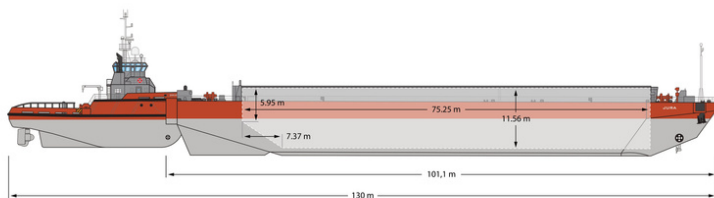

## TANDEM JURA & RADUGA ORION

## TUG DESCRIPTION

NAME	RADUGA ORION
IMO	9220550
TYPE	TUG
FLAG	CYPRUS
YEAR BUILT	2001
CLASS	RINA
DWAT	383 T
GT	498 T
NT	149 T
LENGTH	35,75 M
BREADTH	11 M
DEPTH	5,6 M
DRAFT	5,2 M
CC APPROX	-
HOLD	-
THRUSTER	YES
SHIPYARD	ARMON VIGO

## BARGE DESCRIPTION

NAME	JURA
IMO	9052824
TYPE	BARGE
FLAG	CYPRUS
YEAR BUILT	1992
CLASS	RINA
DWAT	10 883 MTS
GT	5680 MTS
NT	3667 MTS
LENGTH	101,1 M
BREADTH	19 M
DEPTH	10 M
DRAFT	7,63 M
CC APPROX	13 054 M3
HOLD	75,25 X 15 X 11,56
THRUSTER	YES / ASIMUTH
SHIPYARD	SVENDBORG VAERFT A/S

## TANDEM DESCRIPTION

LOA	130 M
BREADTH	19 M
DRAFT MAX	7,63 M FW
SPEED LADEN	8,5 KNOTS
SPEED BALLAST	9,5 KNOTS
FUEL	
CONSUMPTION	7,0 / 0,5
AT SEA/ AT PORT	MTS