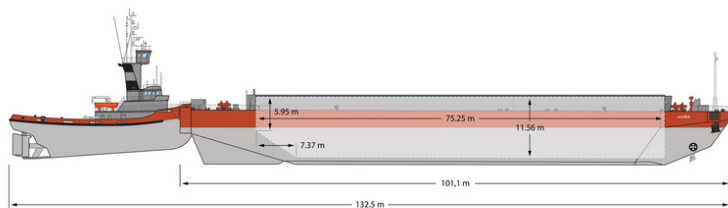

RADUGA SHIPPING LTD
 THALEIAS STREET 3, LIMASSOL
 CYPRUS, 3011
 MAIL@RADUGASHIPPING.COM
 www.radugashipping.com

TANDEM JURA & RADUGA LYON

TUG DESCRIPTION

NAME	RADUGA LYON
IMO	8518168
TYPE	TUG
FLAG	CYPRUS
YEAR BUILT	1985
CLASS	RINA
DWAT	320T
GT	408 T
NT	122 T
LENGTH	36 M
BREADTH	9,9 M
DEPTH	5,4 M
DRAFT	5,8 M
CC APPROX	-
HOLD	-
THRUSTER	-
SHIPYARD	BACINO DI CARENAGGIO

BARGE DESCRIPTION

NAME	JURA
IMO	9052824
TYPE	BARGE
FLAG	CYPRUS
YEAR BUILT	1992
CLASS	RINA
DWAT	10 883 MTS
GT	5680 MTS
NT	3667 MTS
LENGTH	101,1 M
BREADTH	19 M
DEPTH	10 M
DRAFT	7,63 M
CC APPROX	13 054 M3
HOLD	75,25 X 15 X 11,56
THRUSTER	YES / ASIMUTH
SHIPYARD	SVENDBORG VAERFT A/S

TANDEM DESCRIPTION

LOA	132,5 M
BREADTH	19 M
DRAFT MAX	7,63 M FW
SPEED LADEN	7,0 KNOTS
SPEED BALLAST	8,5 KNOTS
FUEL	
CONSUMPTION	5,0 / 0,5
AT SEA/ AT PORT	MTS

CONTACT INFORMATION

OPS PHONE	+357 26 000 899
OPS EMAIL	OPS@RADUGASHIPPING.COM
TECHNICAL PH	+357 26 000 897
TECHNICAL MAIL	TECHNICAL@RADUGASHIPPING.COM
ON BOARD PH	+372 5866 4688
ON BOARD EMAIL	RADUGA.LYON@RADUGASHIPPING.COM