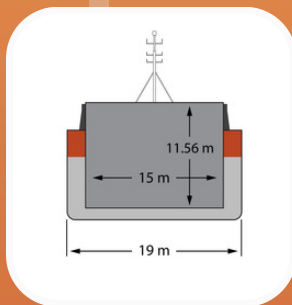

RADUGA SHIPPING LTD
 THALEIAS STREET 3, LIMASSOL
 CYPRUS, 3011
 MAIL@RADUGASHIPPING.COM
 www.radugashipping.com

TANDEM JURA & RADUGA LYON

TUG DESCRIPTION

NAME	RADUGA LYON
IMO	8518168
TYPE	TUG
FLAG	CYPRUS
YEAR BUILT	1985
CLASS	RINA
DWAT	320T
GT	408 T
NT	122 T
LENGTH	36 M
BREADTH	9,9 M
DEPTH	5,4 M
DRAFT	5,8 M
CC APPROX	-
HOLD	-
THRUSTER	-
SHIPYARD	BACINO DI CARENAGGIO

BARGE DESCRIPTION

NAME	JURA
IMO	9052824
TYPE	BARGE
FLAG	CYPRUS
YEAR BUILT	1992
CLASS	RINA
DWAT	10 883 MTS
GT	5680 MTS
NT	3667 MTS
LENGTH	101,1 M
BREADTH	19 M
DEPTH	10 M
DRAFT	7,63 M
CC APPROX	13 054 M3
HOLD	75,25 X 15 X 11,56
THRUSTER	YES / ASIMUTH
SHIPYARD	SVENDBORG VAERFT A/S

TANDEM DESCRIPTION

LOA	132,5 M
BREADTH	19 M
DRAFT MAX	7,63 M FW
SPEED LADEN	7,0 KNOTS
SPEED BALLAST	8,5 KNOTS
FUEL	
CONSUMPTION	5,0 / 0,5
AT SEA/ AT PORT	MTS

CONTACT INFORMATION

OPS PHONE	+357 26 000 899
OPS EMAIL	OPS@RADUGASHIPPING.COM
TECHNICAL PH	+357 26 000 897
TECHNICAL MAIL	TECHNICAL@RADUGASHIPPING.COM
ON BOARD PH	+372 5866 4688
ON BOARD EMAIL	RADUGA.LYON@RADUGASHIPPING.COM