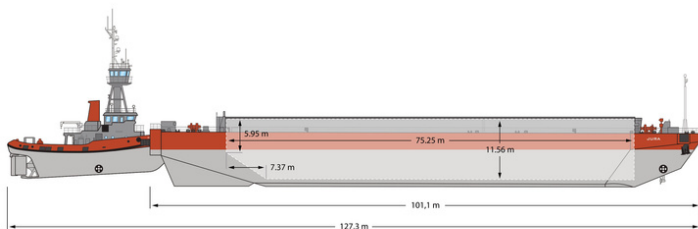

RADUGA SHIPPING LTD
THALEIAS STREET 3, LIMASSOL
CYPRUS, 3011
MAIL@RADUGASHIPPING.COM
www.radugashipping.com

TANDEM JURA & RADUGA ELECTRON

TUG DESCRIPTION

NAME	RADUGA ELECTRON
IMO	8207379
TYPE	TUG
FLAG	CYPRUS
YEAR BUILT	1984
CLASS	RINA / 1G ICE CLASS
DWAT	147 T
GT	291 T
NT	87 T
LENGTH	31,85 M
BREADTH	9 M
DEPTH	4,5 M
DRAFT	4,85 M
CC APPROX	-
HOLD	-
THRUSTER	YES
SHIPYARD	DANNEBROG VAERFT

BARGE DESCRIPTION

NAME	JURA
IMO	9052824
TYPE	BARGE
FLAG	CYPRUS
YEAR BUILT	1992
CLASS	RINA
DWAT	10 883 MTS
GT	5680 MTS
NT	3667 MTS
LENGTH	101,1 M
BREADTH	19 M
DEPTH	10 M
DRAFT	7,63 M
CC APPROX	13 054 M3
HOLD	75,25 X 15 X 11,56
THRUSTER	YES / ASIMUTH
SHIPYARD	SVENDBORG VAERFT A/S

TANDEM DESCRIPTION

LOA	127,3 M
BREADTH	19 M
DRAFT MAX	7,63 M FW
SPEED LADEN	8,0 KNOTS
SPEED BALLAST	9,0 KNOTS
FUEL	
CONSUMPTION	7,0 / 0,5
AT SEA/ AT PORT	MTS

CONTACT INFORMATION

OPS PHONE	+357 26 000 899
OPS EMAIL	OPS@RADUGASHIPPING.COM
TECHNICAL PH	+357 26 000 897
TECHNICAL MAIL	TECHNICAL@RADUGASHIPPING.COM
ON BOARD PH	+372 512 0852
ON BOARD EMAIL	RADUGA.ELECTRON@RADUGASHIPPING.COM