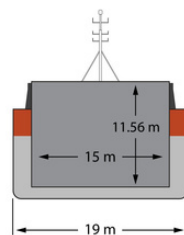

TUG DESCRIPTION

NAME	RADUGA ALTAIR
IMO	9338773
TYPE	TUG
FLAG	CYPRUS
YEAR BUILT	2005
CLASS	ABS
DWAT	343 T
GT	499 T
NT	149 T
LENGTH	40 M
BREADTH	11,4 M
DEPTH	4,95 M
DRAFT	4 M
CC APPROX	-
HOLD	-
THRUSTER	-
SHIPYARD	GUIJAIANG SHIPBUILDING

BARGE DESCRIPTION

NAME	JURA
IMO	9052824
TYPE	BARGE
FLAG	CYPRUS
YEAR BUILT	1992
CLASS	RINA
DWAT	10 883 MTS
GT	5680 MTS
NT	3667 MTS
LENGTH	101,1 M
BREADTH	19 M
DEPTH	10 M
DRAFT	7,63 M
CC APPROX	13 054 M3
HOLD	75,25 X 15 X 11,56
THRUSTER	YES / ASIMUTH
SHIPYARD	SVENDBORG VAERFT A/S

TANDEM DESCRIPTION

LOA	136 M
BREADTH	19 M
DRAFT MAX	7,63 M FW
SPEED LADEN	7,5 KNOTS
SPEED BALLAST	8,5 KNOTS
FUEL	
CONSUMPTION	7,0 / 0,5
AT SEA/ AT PORT	MTS

CONTACT INFORMATION

OPS PHONE	+357 26 000 899
OPS EMAIL	OPS@RADUGASHIPPING.COM
TECHNICAL PH	+357 26 000 897
TECHNICAL MAIL	TECHNICAL@RADUGASHIPPING.COM
ON BOARD PH	+372 5887 5030
ON BOARD EMAIL	RADUGA.ALTAIR@RADUGASHIPPING.COM