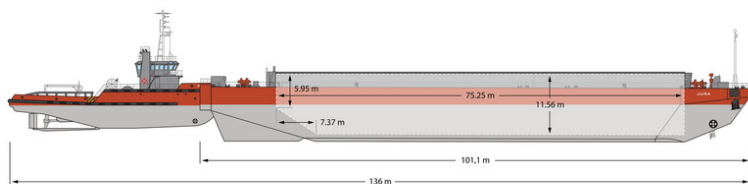

## TANDEM JURA & RADUGA ALTAIR

## TUG DESCRIPTION

NAME	RADUGA ALTAIR
IMO	9338773
TYPE	TUG
FLAG	CYPRUS
YEAR BUILT	2005
CLASS	ABS
DWAT	343 T
GT	499 T
NT	149 T
LENGTH	40 M
BREADTH	11,4 M
DEPTH	4,95 M
DRAFT	4 M
CC APPROX	-
HOLD	-
THRUSTER	-
SHIPYARD	GUIJAIANG SHIPBUILDING

## BARGE DESCRIPTION

NAME	JURA
IMO	9052824
TYPE	BARGE
FLAG	CYPRUS
YEAR BUILT	1992
CLASS	RINA
DWAT	10 883 MTS
GT	5680 MTS
NT	3667 MTS
LENGTH	101,1 M
BREADTH	19 M
DEPTH	10 M
DRAFT	7,63 M
CC APPROX	13 054 M3
HOLD	75,25 X 15 X 11,56
THRUSTER	YES / ASIMUTH
SHIPYARD	SVENDBORG VAERFT A/S

## TANDEM DESCRIPTION

LOA	136 M
BREADTH	19 M
DRAFT MAX	7,63 M FW
SPEED LADEN	7,5 KNOTS
SPEED BALLAST	8,5 KNOTS
FUEL	
CONSUMPTION	7,0 / 0,5
AT SEA/ AT PORT	MTS