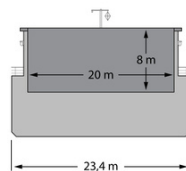

TUG DESCRIPTION

NAME	RADUGA PROTON
IMO	8131116
TYPE	TUG
FLAG	CYPRUS
YEAR BUILT	1983
CLASS	RINA / 1C ICE CLASS
DWAT	147 T
GT	291 T
NT	87 T
LENGTH	31,85 M
BREADTH	9 M
DEPTH	4,5 M
DRAFT	4,85 M
CC APPROX	-
HOLD	-
THRUSTER	YES
SHIPYARD	DANNEBROG VAERFT

BARGE DESCRIPTION

NAME	GAMMA
IMO	8618322
TYPE	BARGE
FLAG	ST KITTS & NEVIS
YEAR BUILT	1987
CLASS	RINA / ICE CLASS 1A
DWAT	9 222 MTS
GT	4700 MTS
NT	1410 MTS
LENGTH	23,4 M
BREADTH	5,65 M
DEPTH	5,65 M FW
DRAFT	10 500 M3
CC APPROX	84 x 20 x 8
HOLD	YES
THRUSTER	WARTSILA MARINE
SHIPYARD	INDUSTRIES INC - TURKU

TANDEM DESCRIPTION

LOA	133,4 M
BREADTH	23,4 M
DRAFT MAX	5,65 M FW
SPEED LADEN	8,0 KNOTS
SPEED BALLAST	9,0 KNOTS
FUEL	
CONSUMPTION	7,0 / 0,5
AT SEA/ AT PORT	MTS

CONTACT INFORMATION

OPS PHONE	+357 26 000 899
OPS EMAIL	OPS@RADUGASHIPPING.COM
TECHNICAL PH	+357 26 000 897
TECHNICAL MAIL	TECHNICAL@RADUGASHIPPING.COM
ON BOARD PH	+372 5885 3921
ON BOARD EMAIL	RADUGA.PROTON@RADUGASHIPPING.COM