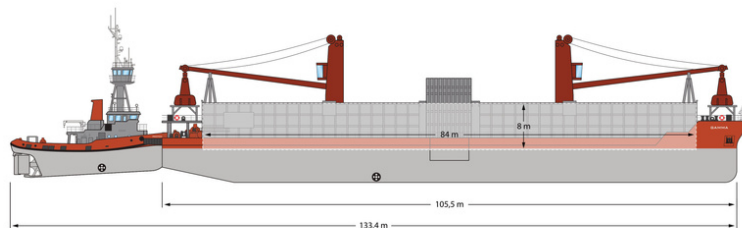

## TANDEM GAMMA & RADUGA PROTON

## TUG DESCRIPTION

NAME	RADUGA PROTON
IMO	8131116
TYPE	TUG
FLAG	CYPRUS
YEAR BUILT	1983
CLASS	RINA / 1C ICE CLASS
DWAT	147 T
GT	291 T
NT	87 T
LENGTH	31,85 M
BREADTH	9 M
DEPTH	4,5 M
DRAFT	4,85 M
CC APPROX	-
HOLD	-
THRUSTER	YES
SHIPYARD	DANNEBROG VAERFT

## BARGE DESCRIPTION

NAME	GAMMA
IMO	8618322
TYPE	BARGE
FLAG	ST KITTS & NEVIS
YEAR BUILT	1987
CLASS	RINA / ICE CLASS 1A
DWAT	9 222 MTS
GT	4700 MTS
NT	1410 MTS
LENGTH	23,4 M
BREADTH	5,65 M
DEPTH	5,65 M FW
DRAFT	10 500 M3
CC APPROX	84 x 20 x 8
HOLD	YES
THRUSTER	WARTSILA MARINE
SHIPYARD	INDUSTRIES INC - TURKU

## TANDEM DESCRIPTION

LOA	133,4 M
BREADTH	23,4 M
DRAFT MAX	5,65 M FW
SPEED LADEN	8,0 KNOTS
SPEED BALLAST	9,0 KNOTS
FUEL	
CONSUMPTION	7,0 / 0,5
AT SEA/ AT PORT	MTS