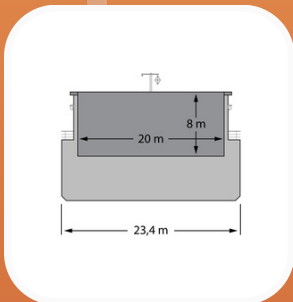

RADUGA SHIPPING LTD
THALEIAS STREET 3, LIMASSOL
CYPRUS, 3011
MAIL@RADUGASHIPPING.COM
www.radugashipping.com

TANDEM GAMMA & RADUGA ORION

TUG DESCRIPTION

NAME	RADUGA ORION
IMO	9220550
TYPE	TUG
FLAG	CYPRUS
YEAR BUILT	2001
CLASS	RINA
DWAT	383 T
GT	498 T
NT	149 T
LENGTH	35,75 M
BREADTH	11 M
DEPTH	5,6 M
DRAFT	5,2 M
CC APPROX	-
HOLD	-
THRUSTER	YES
SHIPYARD	ARMON VIGO

BARGE DESCRIPTION

NAME	GAMMA
IMO	8618322
TYPE	BARGE
FLAG	ST KITTS & NEVIS
YEAR BUILT	1987
CLASS	RINA / ICE CLASS 1A
DWAT	9 222 MTS
GT	4700 MTS
NT	1410 MTS
LENGTH	105,5 M
BREADTH	23,4 M
DEPTH	5,65 M FW
DRAFT	10 500 M3
CC APPROX	84 x 20 x 8
HOLD	YES
THRUSTER	WARTSILA MARINE
SHIPYARD	INDUSTRIES INC - TURKU

TANDEM DESCRIPTION

LOA	136,1 M
BREADTH	23,4 M
DRAFT MAX	5,65 M FW
SPEED LADEN	7,0 KNOTS
SPEED BALLAST	8,5 KNOTS
FUEL	
CONSUMPTION	7,0 / 0,5
AT SEA/ AT PORT	MTS

CONTACT INFORMATION

OPS PHONE	+357 26 000 899
OPS EMAIL	OPS@RADUGASHIPPING.COM
TECHNICAL PH	+357 26 000 897
TECHNICAL MAIL	TECHNICAL@RADUGASHIPPING.COM
ON BOARD PH	+372 5853 9313
ON BOARD EMAIL	RADUGA.ORION@RADUGASHIPPING.COM