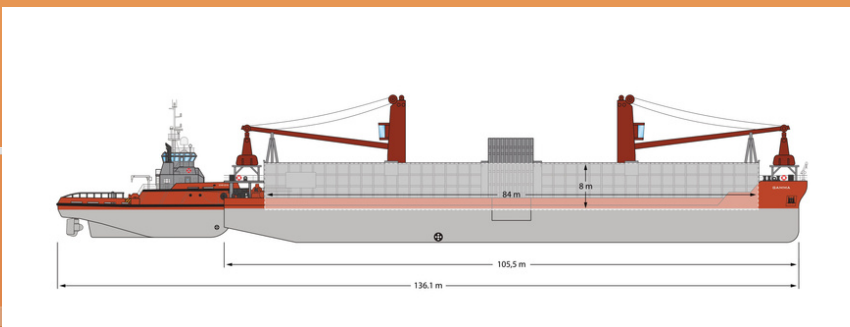

RADUGA SHIPPING LTD
THALEIAS STREET 3, LIMASSOL
CYPRUS, 3011
MAIL@RADUGASHIPPING.COM
www.radugashipping.com

TANDEM GAMMA & RADUGA ORION

TUG DESCRIPTION

NAME	RADUGA ORION
IMO	9220550
TYPE	TUG
FLAG	CYPRUS
YEAR BUILT	2001
CLASS	RINA
DWAT	383 T
GT	498 T
NT	149 T
LENGTH	35,75 M
BREADTH	11 M
DEPTH	5,6 M
DRAFT	5,2 M
CC APPROX	-
HOLD	-
THRUSTER	YES
SHIPYARD	ARMON VIGO

BARGE DESCRIPTION

NAME	GAMMA
IMO	8618322
TYPE	BARGE
FLAG	ST KITTS & NEVIS
YEAR BUILT	1987
CLASS	RINA / ICE CLASS 1A
DWAT	9 222 MTS
GT	4700 MTS
NT	1410 MTS
LENGTH	105,5 M
BREADTH	23,4 M
DEPTH	5,65 M FW
DRAFT	10 500 M3
CC APPROX	84 x 20 x 8
HOLD	YES
THRUSTER	WARTSILA MARINE
SHIPYARD	INDUSTRIES INC - TURKU

TANDEM DESCRIPTION

LOA	136,1 M
BREADTH	23,4 M
DRAFT MAX	5,65 M FW
SPEED LADEN	7,0 KNOTS
SPEED BALLAST	8,5 KNOTS
FUEL	
CONSUMPTION	7,0 / 0,5
AT SEA/ AT PORT	MTS

CONTACT INFORMATION

OPS PHONE	+357 26 000 899
OPS EMAIL	OPS@RADUGASHIPPING.COM
TECHNICAL PH	+357 26 000 897
TECHNICAL MAIL	TECHNICAL@RADUGASHIPPING.COM
ON BOARD PH	+372 5853 9313
ON BOARD EMAIL	RADUGA.ORION@RADUGASHIPPING.COM