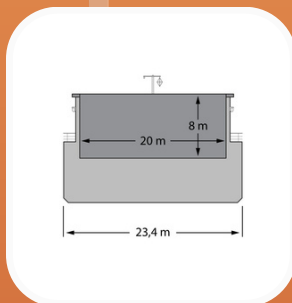

RADUGA SHIPPING LTD
THALEIAS STREET 3, LIMASSOL
CYPRUS, 3011
MAIL@RADUGASHIPPING.COM
www.radugashipping.com

TANDEM GAMMA & RADUGA LYON

TUG DESCRIPTION

NAME	RADUGA LYON
IMO	8518168
TYPE	TUG
FLAG	CYPRUS
YEAR BUILT	1985
CLASS	RINA
DWAT	320T
GT	408 T
NT	122 T
LENGTH	36 M
BREADTH	9,9 M
DEPTH	5,4 M
DRAFT	4,6 M
CC APPROX	-
HOLD	-
THRUSTER	-
SHIPYARD	BACINO DI CARENAGGIO

BARGE DESCRIPTION

NAME	GAMMA
IMO	8618322
TYPE	BARGE
FLAG	ST KITTS & NEVIS
YEAR BUILT	1987
CLASS	RINA / ICE CLASS 1A
DWAT	9 222 MTS
GT	4700 MTS
NT	1410 MTS
LENGTH	23,4 M
BREADTH	5,65 M
DEPTH	5,65 M FW
DRAFT	10 500 M3
CC APPROX	84 x 20 x 8
HOLD	YES
THRUSTER	WARTSILA MARINE
SHIPYARD	INDUSTRIES INC - TURKU

TANDEM DESCRIPTION

LOA	138,6 M
BREADTH	23,4 M
DRAFT MAX	5,8 M FW
SPEED LADEN	7,0 KNOTS
SPEED BALLAST	8,5 KNOTS
FUEL	
CONSUMPTION	5,0 / 0,5
AT SEA/ AT PORT	MTS

CONTACT INFORMATION

OPS PHONE	+357 26 000 899
OPS EMAIL	OPS@RADUGASHIPPING.COM
TECHNICAL PH	+357 26 000 897
TECHNICAL MAIL	TECHNICAL@RADUGASHIPPING.COM
ON BOARD PH	+372 5866 4688
ON BOARD EMAIL	RADUGA.LYON@RADUGASHIPPING.COM