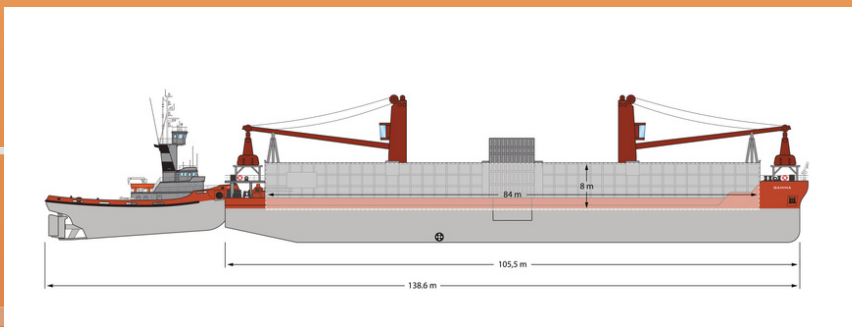

RADUGA SHIPPING LTD
THALEIAS STREET 3, LIMASSOL
CYPRUS, 3011
MAIL@RADUGASHIPPING.COM
www.radugashipping.com

TANDEM GAMMA & RADUGA LYON

TUG DESCRIPTION

NAME	RADUGA LYON
IMO	8518168
TYPE	TUG
FLAG	CYPRUS
YEAR BUILT	1985
CLASS	RINA
DWAT	320T
GT	408 T
NT	122 T
LENGTH	36 M
BREADTH	9,9 M
DEPTH	5,4 M
DRAFT	4,6 M
CC APPROX	-
HOLD	-
THRUSTER	-
SHIPYARD	BACINO DI CARENAGGIO

BARGE DESCRIPTION

NAME	GAMMA
IMO	8618322
TYPE	BARGE
FLAG	ST KITTS & NEVIS
YEAR BUILT	1987
CLASS	RINA / ICE CLASS 1A
DWAT	9 222 MTS
GT	4700 MTS
NT	1410 MTS
LENGTH	23,4 M
BREADTH	5,65 M
DEPTH	5,65 M FW
DRAFT	10 500 M3
CC APPROX	84 x 20 x 8
HOLD	YES
THRUSTER	WARTSILA MARINE
SHIPYARD	INDUSTRIES INC - TURKU

TANDEM DESCRIPTION

LOA	138,6 M
BREADTH	23,4 M
DRAFT MAX	5,8 M FW
SPEED LADEN	7,0 KNOTS
SPEED BALLAST	8,5 KNOTS
FUEL	
CONSUMPTION	5,0 / 0,5
AT SEA/ AT PORT	MTS

CONTACT INFORMATION

OPS PHONE	+357 26 000 899
OPS EMAIL	OPS@RADUGASHIPPING.COM
TECHNICAL PH	+357 26 000 897
TECHNICAL MAIL	TECHNICAL@RADUGASHIPPING.COM
ON BOARD PH	+372 5866 4688
ON BOARD EMAIL	RADUGA.LYON@RADUGASHIPPING.COM