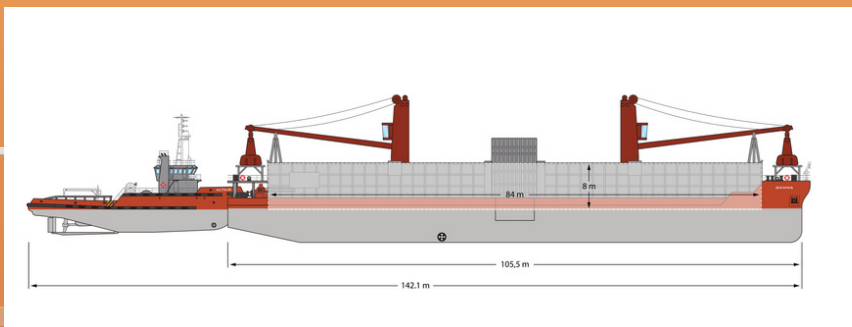

RADUGA SHIPPING LTD
 THALEIAS STREET 3, LIMASSOL
 CYPRUS, 3011
 MAIL@RADUGASHIPPING.COM
 www.radugashipping.com

TANDEM GAMMA & RADUGA ALTAIR

TUG DESCRIPTION

NAME	RADUGA ALTAIR
IMO	9338773
TYPE	TUG
FLAG	CYPRUS
YEAR BUILT	2005
CLASS	ABS
DWAT	343 T
GT	499 T
NT	149 T
LENGTH	40 M
BREADTH	11,4 M
DEPTH	4,95 M
DRAFT	4 M
CC APPROX	-
HOLD	-
THRUSTER	-
SHIPYARD	GUIJAIANG SHIPBUILDING

BARGE DESCRIPTION

NAME	GAMMA
IMO	8618322
TYPE	BARGE
FLAG	ST KITTS & NEVIS
YEAR BUILT	1987
CLASS	RINA / ICE CLASS 1A
DWAT	9 222 MTS
GT	4700 MTS
NT	1410 MTS
LENGTH	23,4 M
BREADTH	5,65 M
DEPTH	5,65 M FW
DRAFT	10 500 M3
CC APPROX	84 x 20 x 8
HOLD	YES
THRUSTER	WARTSILA MARINE
SHIPYARD	INDUSTRIES INC - TURKU

TANDEM DESCRIPTION

LOA	142,1 M
BREADTH	23,4 M
DRAFT MAX	5,65 M FW
SPEED LADEN	7,0 KNOTS
SPEED BALLAST	8,0 KNOTS
FUEL	
CONSUMPTION	7,0 / 0,5
AT SEA/ AT PORT	MTS

CONTACT INFORMATION

OPS PHONE	+357 26 000 899
OPS EMAIL	OPS@RADUGASHIPPING.COM
TECHNICAL PH	+357 26 000 897
TECHNICAL MAIL	TECHNICAL@RADUGASHIPPING.COM
ON BOARD PH	+372 5887 5030
ON BOARD EMAIL	RADUGA.ALTAIR@RADUGASHIPPING.COM