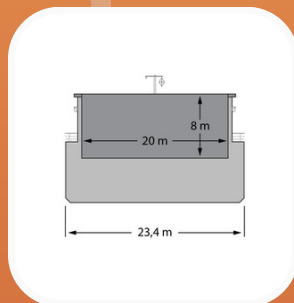

RADUGA SHIPPING LTD
 THALEIAS STREET 3, LIMASSOL
 CYPRUS, 3011
 MAIL@RADUGASHIPPING.COM
 www.radugashipping.com

TANDEM GAMMA & RADUGA ALTAIR

TUG DESCRIPTION

NAME	RADUGA ALTAIR
IMO	9338773
TYPE	TUG
FLAG	CYPRUS
YEAR BUILT	2005
CLASS	ABS
DWAT	343 T
GT	499 T
NT	149 T
LENGTH	40 M
BREADTH	11,4 M
DEPTH	4,95 M
DRAFT	4 M
CC APPROX	-
HOLD	-
THRUSTER	-
SHIPYARD	GUIJAIANG SHIPBUILDING

BARGE DESCRIPTION

NAME	GAMMA
IMO	8618322
TYPE	BARGE
FLAG	ST KITTS & NEVIS
YEAR BUILT	1987
CLASS	RINA / ICE CLASS 1A
DWAT	9 222 MTS
GT	4700 MTS
NT	1410 MTS
LENGTH	23,4 M
BREADTH	5,65 M
DEPTH	5,65 M FW
DRAFT	10 500 M3
CC APPROX	84 x 20 x 8
HOLD	YES
THRUSTER	WARTSILA MARINE
SHIPYARD	INDUSTRIES INC - TURKU

TANDEM DESCRIPTION

LOA	142,1 M
BREADTH	23,4 M
DRAFT MAX	5,65 M FW
SPEED LADEN	7,0 KNOTS
SPEED BALLAST	8,0 KNOTS
FUEL	
CONSUMPTION	7,0 / 0,5
AT SEA/ AT PORT	MTS

CONTACT INFORMATION

OPS PHONE	+357 26 000 899
OPS EMAIL	OPS@RADUGASHIPPING.COM
TECHNICAL PH	+357 26 000 897
TECHNICAL MAIL	TECHNICAL@RADUGASHIPPING.COM
ON BOARD PH	+372 5887 5030
ON BOARD EMAIL	RADUGA.ALTAIR@RADUGASHIPPING.COM