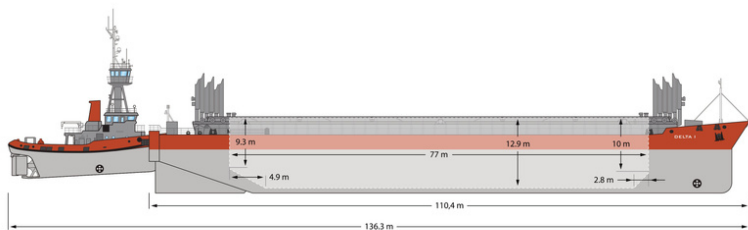

RADUGA SHIPPING LTD
 THALEIAS STREET 3, LIMASSOL
 CYPRUS, 3011
 MAIL@RADUGASHIPPING.COM
 www.radugashipping.com

TANDEM DELTA I & RADUGA PROTON

TUG DESCRIPTION

NAME	RADUGA PROTON
IMO	8131116
TYPE	TUG
FLAG	CYPRUS
YEAR BUILT	1983
CLASS	RINA / 1C ICE CLASS
DWAT	147 T
GT	291 T
NT	87 T
LENGTH	31,85 M
BREADTH	9 M
DEPTH	4,5 M
DRAFT	4,85 M
CC APPROX	-
HOLD	-
THRUSTER	YES
SHIPYARD	DANNEBROG VAERFT

BARGE DESCRIPTION

NAME	DELTA I
IMO	9043378
TYPE	BARGE
FLAG	CYPRUS
YEAR BUILT	1992
CLASS	RINA
DWAT	15690 MTS
GT	7543 MTS
NT	4753 MTS
LENGTH	110,4 M
BREADTH	21 M
DEPTH	11,5 M
DRAFT	9,58 M
CC APPROX	15 865 M3
HOLD	77 X 16 X 12,9
THRUSTER	YES / ASIMUTH
SHIPYARD	NEUE FLENSBYRGER SCHIFFSBAU GESELLSCHAFT

TANDEM DESCRIPTION

LOA	136,3 M
BREADTH	21 M
DRAFT MAX	9,58 M FW
SPEED LADEN	8,0 KNOTS
SPEED BALLAST	9,0 KNOTS
FUEL	
CONSUMPTION	7,0 / 0,5
AT SEA/ AT PORT	MTS

CONTACT INFORMATION

OPS PHONE	+357 26 000 899
OPS EMAIL	OPS@RADUGASHIPPING.COM
TECHNICAL PH	+357 26 000 897
TECHNICAL MAIL	TECHNICAL@RADUGASHIPPING.COM
ON BOARD PH	+372 5885 3921
ON BOARD EMAIL	RADUGA.PROTON@RADUGASHIPPING.COM