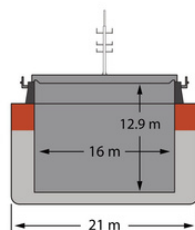

TUG DESCRIPTION

NAME	RADUGA PROTON
IMO	8131116
TYPE	TUG
FLAG	CYPRUS
YEAR BUILT	1983
CLASS	RINA / 1C ICE CLASS
DWAT	147 T
GT	291 T
NT	87 T
LENGTH	31,85 M
BREADTH	9 M
DEPTH	4,5 M
DRAFT	4,85 M
CC APPROX	-
HOLD	-
THRUSTER	YES
SHIPYARD	DANNEBROG VAERFT

BARGE DESCRIPTION

NAME	DELTA I
IMO	9043378
TYPE	BARGE
FLAG	CYPRUS
YEAR BUILT	1992
CLASS	RINA
DWAT	15690 MTS
GT	7543 MTS
NT	4753 MTS
LENGTH	110,4 M
BREADTH	21 M
DEPTH	11,5 M
DRAFT	9,58 M
CC APPROX	15 865 M3
HOLD	77 X 16 X 12,9
THRUSTER	YES / ASIMUTH
SHIPYARD	NEUE FLENSBYRGER SCHIFFSBAU GESELLSCHAFT

TANDEM DESCRIPTION

LOA	136,3 M
BREADTH	21 M
DRAFT MAX	9,58 M FW
SPEED LADEN	8,0 KNOTS
SPEED BALLAST	9,0 KNOTS
FUEL	
CONSUMPTION	7,0 / 0,5
AT SEA/ AT PORT	MTS

CONTACT INFORMATION

OPS PHONE	+357 26 000 899
OPS EMAIL	OPS@RADUGASHIPPING.COM
TECHNICAL PH	+357 26 000 897
TECHNICAL MAIL	TECHNICAL@RADUGASHIPPING.COM
ON BOARD PH	+372 5885 3921
ON BOARD EMAIL	RADUGA.PROTON@RADUGASHIPPING.COM