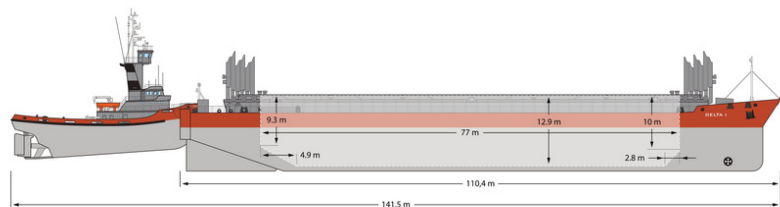

RADUGA SHIPPING LTD
THALEIAS STREET 3, LIMASSOL
CYPRUS, 3011
MAIL@RADUGASHIPPING.COM
www.radugashipping.com

TANDEM DELTA I & RADUGA LYON

TUG DESCRIPTION

NAME	RADUGA LYON
IMO	8518168
TYPE	TUG
FLAG	CYPRUS
YEAR BUILT	1985
CLASS	RINA
DWAT	320T
GT	408 T
NT	122 T
LENGTH	36 M
BREADTH	9,9 M
DEPTH	5,4 M
DRAFT	5,8 M
CC APPROX	-
HOLD	-
THRUSTER	-
SHIPYARD	BAGINO DI CARENAGGIO

BARGE DESCRIPTION

NAME	DELTA I
IMO	9043378
TYPE	BARGE
FLAG	CYPRUS
YEAR BUILT	1992
CLASS	RINA
DWAT	15690 MTS
GT	7543 MTS
NT	4753 MTS
LENGTH	110,4 M
BREADTH	21 M
DEPTH	11,5 M
DRAFT	9,58 M
CC APPROX	15 865 M3
HOLD	77 X 16 X 12,9
THRUSTER	YES / ASIMUTH
SHIPYARD	NEUE FLENSBYRGER SCHIFFSBAU GESELLSCHAFT

TANDEM DESCRIPTION

LOA	141,5 M
BREADTH	21 M
DRAFT MAX	9,58 M FW
SPEED LADEN	7,0 KNOTS
SPEED BALLAST	8,5 KNOTS
FUEL	
CONSUMPTION	5,0 / 0,5
AT SEA/ AT PORT	MTS

CONTACT INFORMATION

OPS PHONE	+357 26 000 899
OPS EMAIL	OPS@RADUGASHIPPING.COM
TECHNICAL PH	+357 26 000 897
TECHNICAL MAIL	TECHNICAL@RADUGASHIPPING.COM
ON BOARD PH	+372 5866 4688
ON BOARD EMAIL	RADUGA.LYON@RADUGASHIPPING.COM