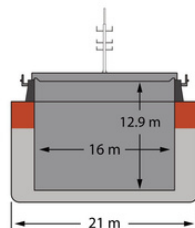

TUG DESCRIPTION

NAME	RADUGA LYON
IMO	8518168
TYPE	TUG
FLAG	CYPRUS
YEAR BUILT	1985
CLASS	RINA
DWAT	320T
GT	408 T
NT	122 T
LENGTH	36 M
BREADTH	9,9 M
DEPTH	5,4 M
DRAFT	5,8 M
CC APPROX	-
HOLD	-
THRUSTER	-
SHIPYARD	BAGINO DI CARENAGGIO

BARGE DESCRIPTION

NAME	DELTA I
IMO	9043378
TYPE	BARGE
FLAG	CYPRUS
YEAR BUILT	1992
CLASS	RINA
DWAT	15690 MTS
GT	7543 MTS
NT	4753 MTS
LENGTH	110,4 M
BREADTH	21 M
DEPTH	11,5 M
DRAFT	9,58 M
CC APPROX	15 865 M3
HOLD	77 X 16 X 12,9
THRUSTER	YES / ASIMUTH
SHIPYARD	NEUE FLENSBYRGER SCHIFFSBAU GESELLSCHAFT

TANDEM DESCRIPTION

LOA	141,5 M
BREADTH	21 M
DRAFT MAX	9,58 M FW
SPEED LADEN	7,0 KNOTS
SPEED BALLAST	8,5 KNOTS
FUEL	
CONSUMPTION	5,0 / 0,5
AT SEA/ AT PORT	MTS

CONTACT INFORMATION

OPS PHONE	+357 26 000 899
OPS EMAIL	OPS@RADUGASHIPPING.COM
TECHNICAL PH	+357 26 000 897
TECHNICAL MAIL	TECHNICAL@RADUGASHIPPING.COM
ON BOARD PH	+372 5866 4688
ON BOARD EMAIL	RADUGA.LYON@RADUGASHIPPING.COM