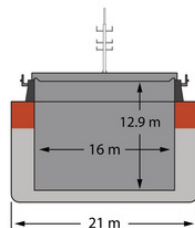

TUG DESCRIPTION

NAME	RADUGA ELECTRON
IMO	8207379
TYPE	TUG
FLAG	CYPRUS
YEAR BUILT	1984
CLASS	RINA / 1C ICE CLASS
DWAT	147 T
GT	291 T
NT	87 T
LENGTH	31,85 M
BREADTH	9 M
DEPTH	4,5 M
DRAFT	4,85 M
CC APPROX	-
HOLD	-
THRUSTER	YES
SHIPYARD	DANNEBROG VAERFT

BARGE DESCRIPTION

NAME	DELTA I
IMO	9043378
TYPE	BARGE
FLAG	CYPRUS
YEAR BUILT	1992
CLASS	RINA
DWAT	15690 MTS
GT	7543 MTS
NT	4753 MTS
LENGTH	110,4 M
BREADTH	21 M
DEPTH	11,5 M
DRAFT	9,58 M
CC APPROX	15 865 M3
HOLD	77 X 16 X 12,9
THRUSTER	YES / ASIMUTH
SHIPYARD	NEUE FLENSBYRGER SCHIFFSBAU GESELLSCHAFT

TANDEM DESCRIPTION

LOA	136,3 M
BREADTH	21 M
DRAFT MAX	9,58 M FW
SPEED LADEN	8,0 KNOTS
SPEED BALLAST	9,0 KNOTS
FUEL	
CONSUMPTION	7,0 / 0,5
AT SEA/ AT PORT	MTS

CONTACT INFORMATION

OPS PHONE	+357 26 000 899
OPS EMAIL	OPS@RADUGASHIPPING.COM
TECHNICAL PH	+357 26 000 897
TECHNICAL MAIL	TECHNICAL@RADUGASHIPPING.COM
ON BOARD PH	+372 512 0852
ON BOARD EMAIL	RADUGA.ELECTRON@RADUGASHIPPING.COM