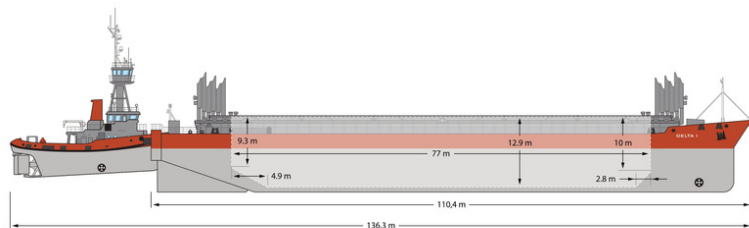

RADUGA SHIPPING LTD
THALEIAS STREET 3, LIMASSOL
CYPRUS, 3011
MAIL@RADUGASHIPPING.COM
www.radugashipping.com

TANDEM DELTA I & RADUGA ELECTRON

TUG DESCRIPTION

NAME	RADUGA ELECTRON
IMO	8207379
TYPE	TUG
FLAG	CYPRUS
YEAR BUILT	1984
CLASS	RINA / 1C ICE CLASS
DWAT	147 T
GT	291 T
NT	87 T
LENGTH	31,85 M
BREADTH	9 M
DEPTH	4,5 M
DRAFT	4,85 M
CC APPROX	-
HOLD	-
THRUSTER	YES
SHIPYARD	DANNEBROG VAERFT

BARGE DESCRIPTION

NAME	DELTA I
IMO	9043378
TYPE	BARGE
FLAG	CYPRUS
YEAR BUILT	1992
CLASS	RINA
DWAT	15690 MTS
GT	7543 MTS
NT	4753 MTS
LENGTH	110,4 M
BREADTH	21 M
DEPTH	11,5 M
DRAFT	9,58 M
CC APPROX	15 865 M3
HOLD	77 X 16 X 12,9
THRUSTER	YES / ASIMUTH
SHIPYARD	NEUE FLENSBYRGER SCHIFFSBAU GESELLSCHAFT

TANDEM DESCRIPTION

LOA	136,3 M
BREADTH	21 M
DRAFT MAX	9,58 M FW
SPEED LADEN	8,0 KNOTS
SPEED BALLAST	9,0 KNOTS
FUEL	
CONSUMPTION	7,0 / 0,5
AT SEA/ AT PORT	MTS

CONTACT INFORMATION

OPS PHONE	+357 26 000 899
OPS EMAIL	OPS@RADUGASHIPPING.COM
TECHNICAL PH	+357 26 000 897
TECHNICAL MAIL	TECHNICAL@RADUGASHIPPING.COM
ON BOARD PH	+372 512 0852
ON BOARD EMAIL	RADUGA.ELECTRON@RADUGASHIPPING.COM