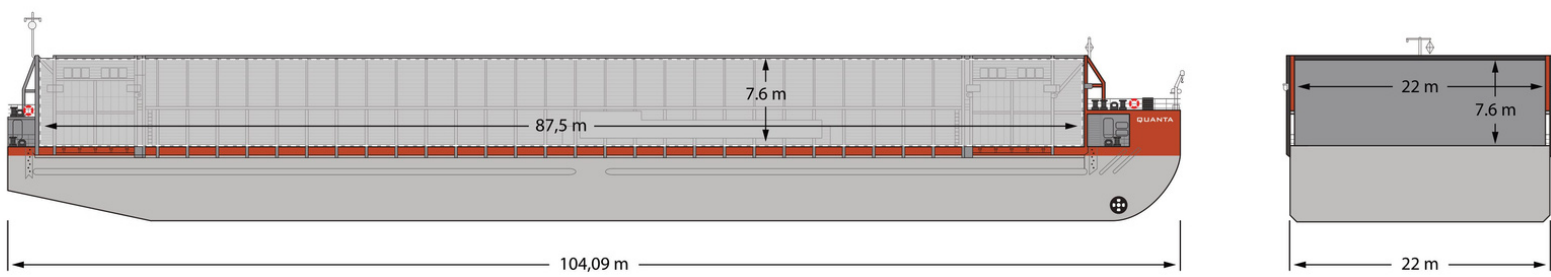

RADUGA SHIPPING LTD
THALEIAS STREET 3, LIMASSOL
CYPRUS, 3011
MAIL@RADUGASHIPPING.COM
www.radugashipping.com

BARGE QUANTA

IMO	711894
TYPE	BARGE
FLAG	PORTUGAL
YEAR BUILT	2008
CLASS	RINA
DWAT	8058 MTS
GT	3620 MTS
NT	1086 MTS
LENGTH	104,9 M
BREADTH	22 M
DEPTH	6,2 M
DRAFT	4,89 M
CC APPROX	14 386 M3
HOLD	86,04 X 22 X 7,6
THRUSTER	-
SHIPYARD	NAVIKON SHIP REPAIR YARD LTD - SWINOUJSCIE