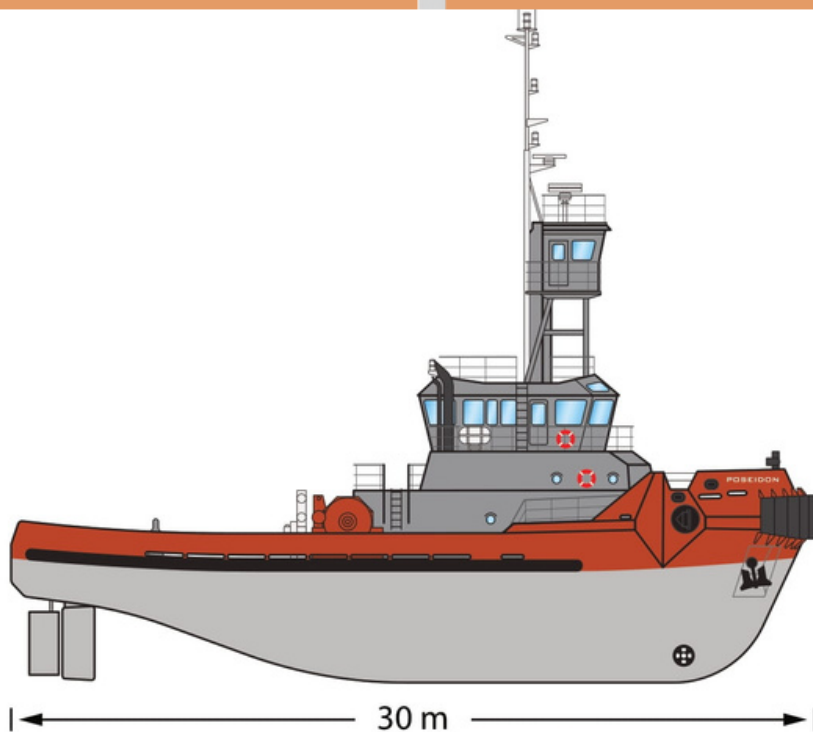

RADUGA SHIPPING LTD
THALEIAS STREET 3, LIMASSOL
CYPRUS, 3011
MAIL@RADUGASHIPPING.COM
www.radugashipping.com

RADUGA POSEIDON

IMO	9741229
TYPE	TUG
FLAG	PORTUGAL
YEAR BUILT	2014
CLASS	RINA
DWAT	216 T
GT	309 T
NT	92 T
LENGTH	30 M
BREADTH	9,6 M
DEPTH	4,6 M
DRAFT	4,34 M
CC APPROX	-
HOLD	-
THRUSTER	YES
SHIPYARD	POET S&E, SINGAPORE